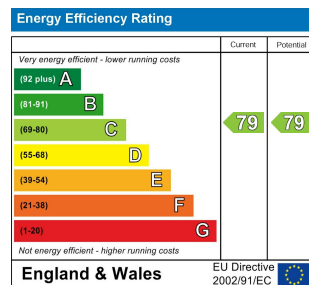

6 Bed
House - Detached
located in

£3,900 Per month

TAYLOR
MICHAEL
STUDENTS

DIRECTIONS

CONTACT

62 Church Road
Hove
East Sussex
BN3 2FP

E: lettings@taylormichael.agency
T:
<https://taylormichael.agency/>

TAYLOR
MICHAEL
STUDENTS