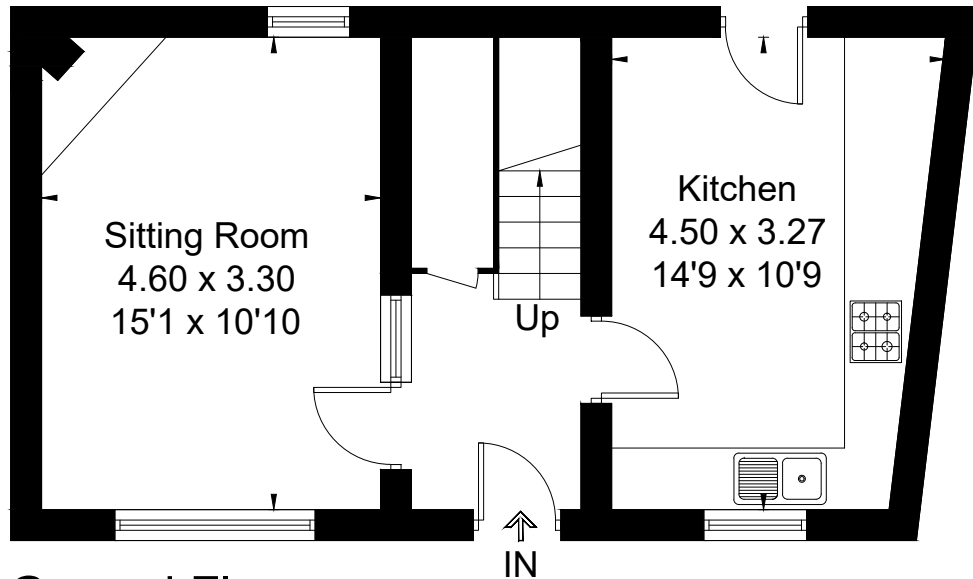

Approximate Floor Area = 78.6 sq m / 846 sq ft

Ground Floor

First Floor

This floor plan has been drawn in accordance with RICS Property Measurement 2nd edition.

All measurements, including the floor area, are approximate and for illustrative purposes only. @fourwalls-group.com #109146