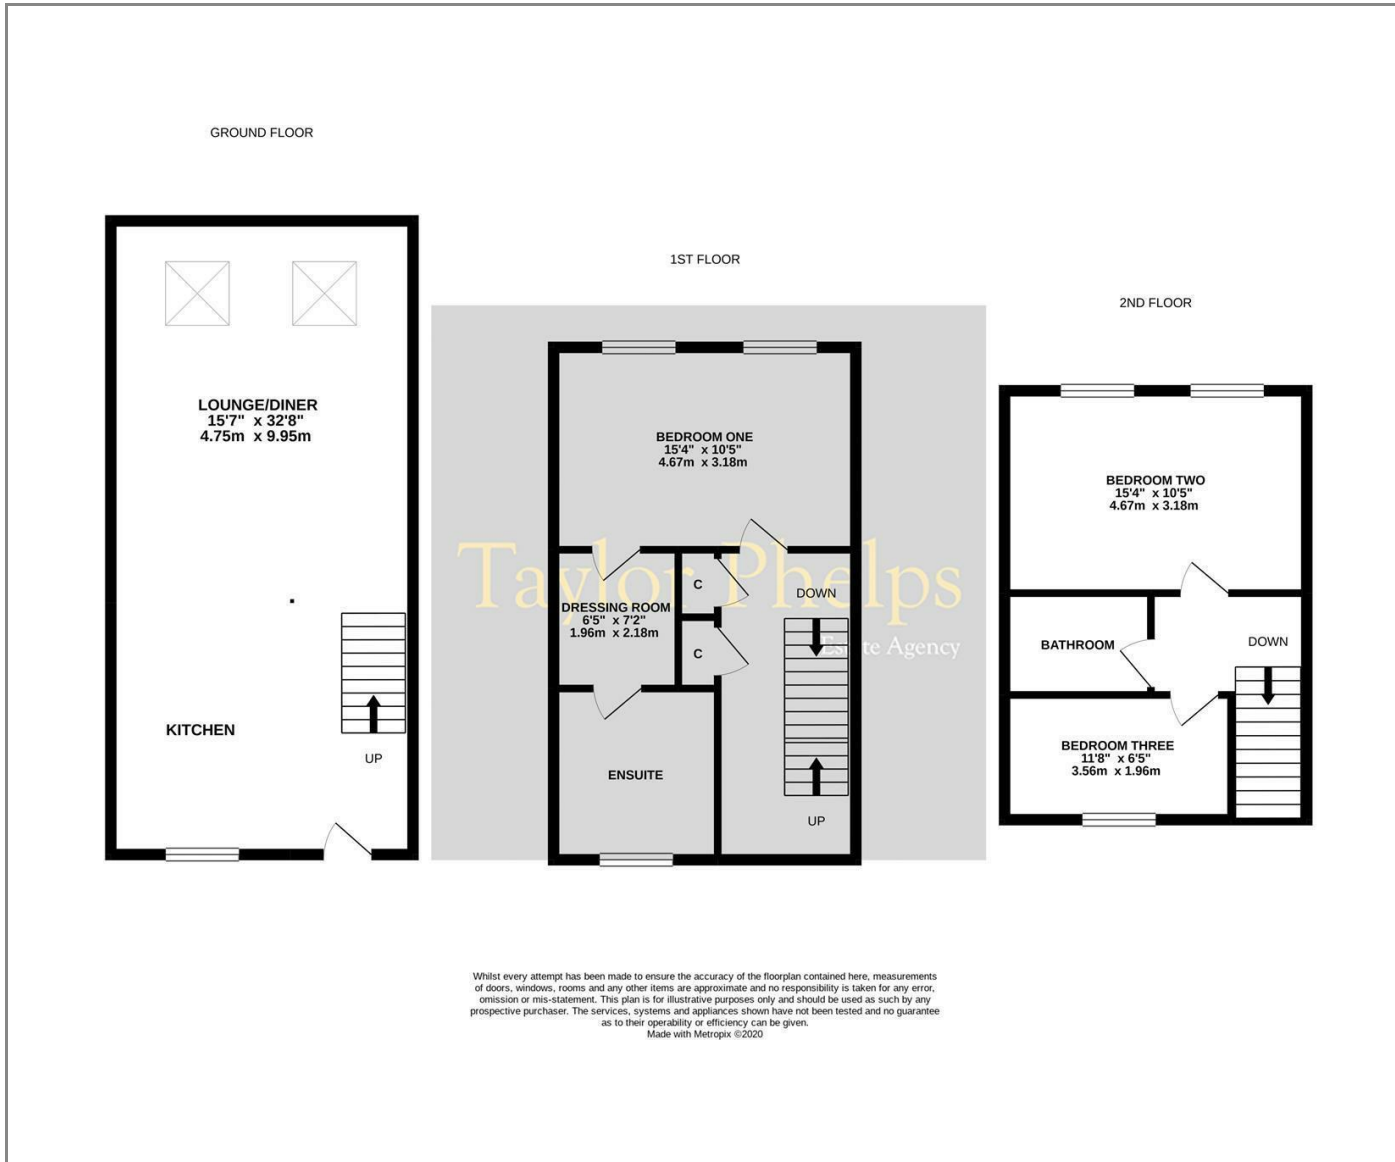

Taylor Phelps

Taylor Phelps

Malthouse Mews, Ware SG12 9FA
To Let

Taylor Phelps are pleased to offer this exceptional property forming part of this stunning Victorian maltings located in the heart of Ware town centre! This ultra modern, contemporary three bedroom home offers stylish accommodation over three floors to include a stunning open plan living space on the ground floor with luxurious high spec kitchen and three storey vaulted feature to the rear! To the first floor there is a large bedroom suite with dressing room and ensuite. Further up on the second floor, there are two more bedrooms and another high spec bathroom. To the front there is a sitting area and allocated parking for one car.

Taylor Phelps

Taylor Phelps

Floor Plans

Area Map

Energy Performance Graph

These particulars, whilst believed to be accurate are set out as a general outline only for guidance and do not constitute any part of an offer or contract. Intending purchasers should not rely on them as statements of representation of fact, but must satisfy themselves by inspection or otherwise as to their accuracy. No person in this firm's employment has the authority to make or give any representation or warranty in respect of the property.