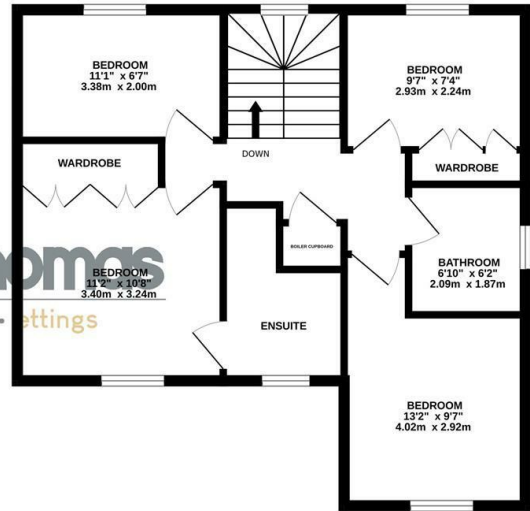

1ST FLOOR
581 sq.ft. (54.0 sq.m.) approx.

matthew thomas
sales • management • settings

TOTAL FLOOR AREA: 1163 sq.ft. (108.0 sq.m.) approx.