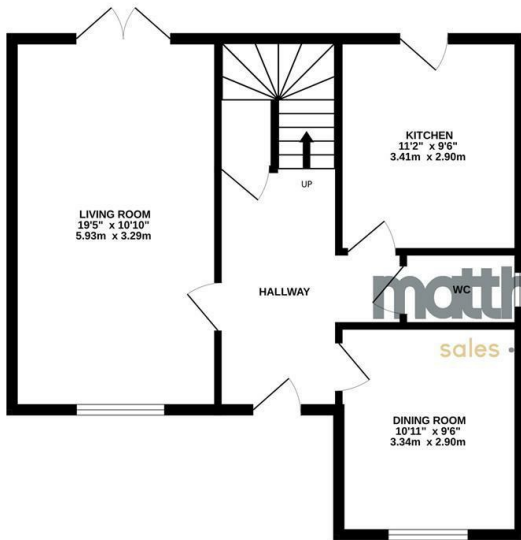

GROUND FLOOR
581 sq.ft. (54.0 sq.m.) approx.