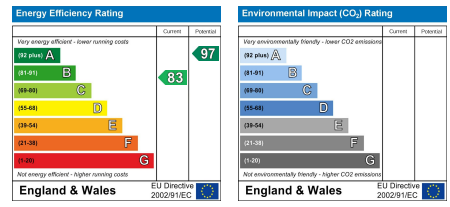

MONTH
RENT

£250 gift card
of your choice

Deposit free
option available

Carrwood Park, Bradford, BD4

£1,075 PCM

Ascend
Built on higher standards

Unit F22 Photon House, Percy Street, Leeds, LS12 1EG
 Tel: 0113 487 5850
 Email: leeds@ascendproperties.com
 www.ascendproperties.com