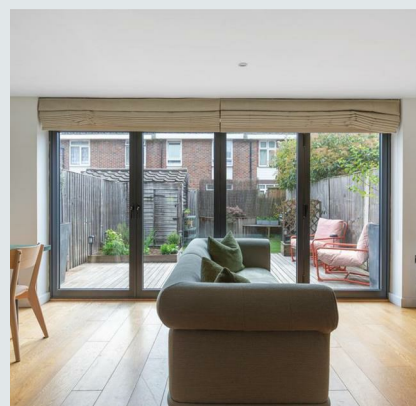

PETRAS
PROPERTY

Garratt Lane, Earlsfield, London, SW18
£625,000

627 Garratt Lane, London, SW18 4SX
T: 020 3633 5613 | E: info@petrasproperty.com
www.petrasproperty.com