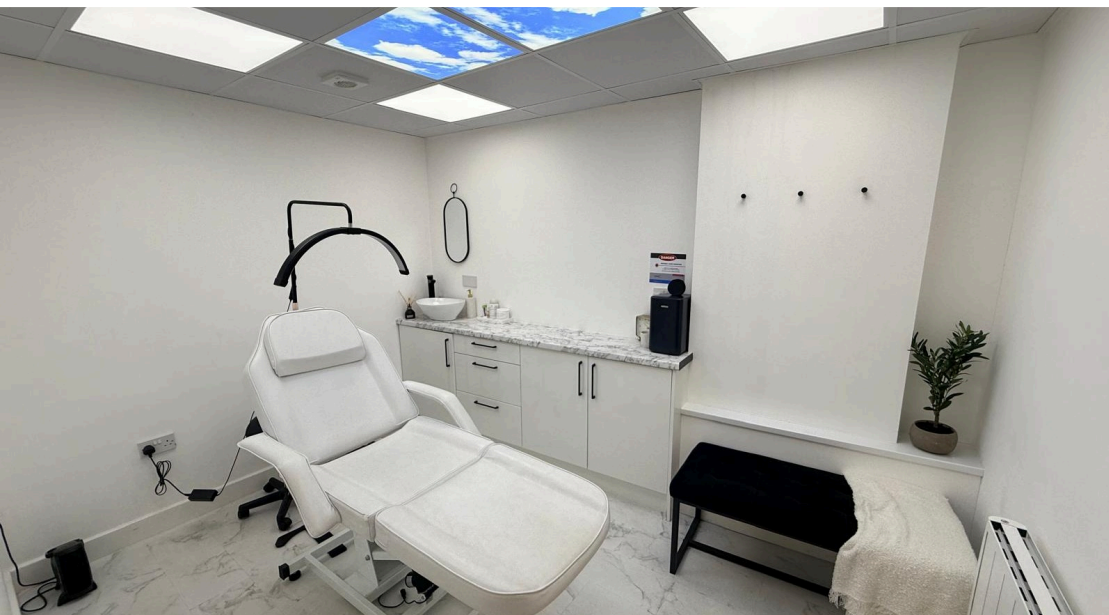

 **1**
Bathroom

High-spec commercial unit just off the high street. Ideal for aesthetics, dental or clinical use. Modern reception, CCTV, shutters, two treatment rooms, WC, kitchen, storeroom. Small yard off-street parking. Contact us to view.

Key In Properties are pleased to offer this **state-of-the-art commercial unit**, designed specifically for businesses requiring a professional, clinical-grade environment. The premises are finished to a high standard and ready for immediate occupation.

- **Modern reception area** with fitted counter and desk
- **Purpose-built bench seating** for clients
- **Fully installed CCTV system** (internal & external)
- **High-security shopfront shutters**
- **Recessed TV screen** for marketing or patient information
- **Two well-proportioned treatment rooms**
- **Storeroom**
- **Separate WC**
- **Kitchen station**

External Features

- **Small private yard**
- **Off-street parking** available

Suitable Uses

Aesthetics • Dental • Beauty • Wellness • Clinical Services • Specialist Treatment Rooms

Arrange a Viewing

This is a rare opportunity to secure a **high-specification commercial space** in a thriving location.