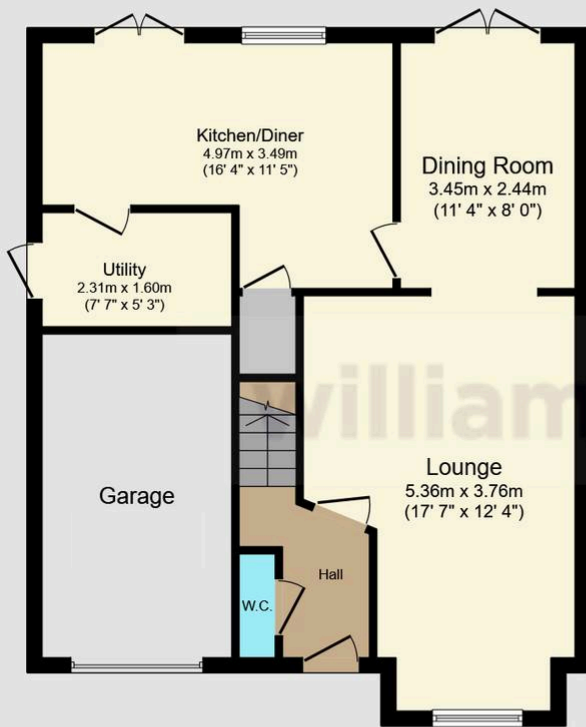

## 122 Ffordd Idwal, Prestatyn - LL19 7US

£289,950 Freehold

Council Tax band: E

Tenure: Freehold

EPC Energy Efficiency Rating: C

**Ground Floor**

Floor area 65.9 sq.m. (710 sq.ft.)

**First Floor**

Floor area 64.3 sq.m. (692 sq.ft.)

Total floor area: 130.2 sq.m. (1,402 sq.ft.)

This floor plan is for illustrative purposes only. It is not drawn to scale. Any measurements, floor areas (including any total floor area), openings and orientations are approximate. No details are guaranteed, they cannot be relied upon for any purpose and do not form any part of any agreement. No liability is taken for any error, omission or misstatement. A party must rely upon its own inspection(s). Powered by www.Propertybox.io