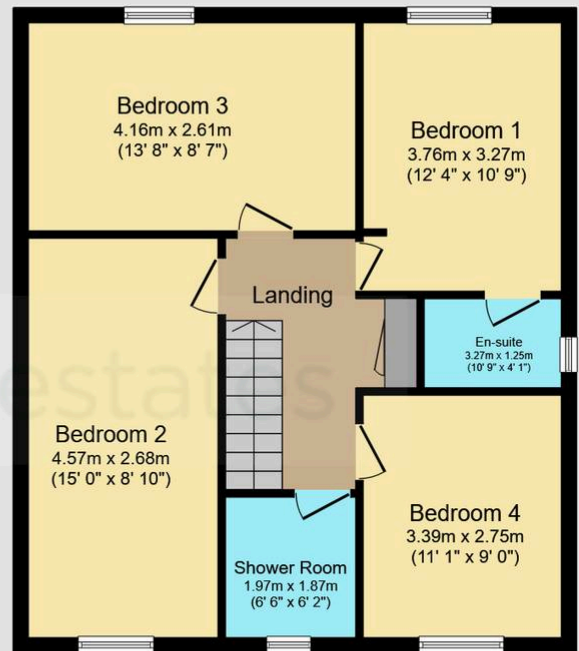

## 122 Ffordd Idwal, Prestatyn - LL19 7US

£289,950 Freehold

Council Tax band: E

Tenure: Freehold

EPC Energy Efficiency Rating: C

**Ground Floor**

Floor area 65.9 sq.m. (710 sq.ft.)

**First Floor**

Floor area 64.3 sq.m. (692 sq.ft.)

Total floor area: 130.2 sq.m. (1,402 sq.ft.)

This floor plan is for illustrative purposes only. It is not drawn to scale. Any measurements, floor areas (including any total floor area), openings and orientations are approximate. No details are guaranteed, they cannot be relied upon for any purpose and do not form any part of any agreement. No liability is taken for any error, omission or misstatement. A party must rely upon its own inspection(s). Powered by www.Propertybox.io