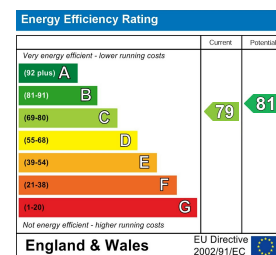

Hybrid Map

Terrain Map

Floor Plan

Viewing

Please contact our Formby Office on 01704 835780 if you wish to arrange a viewing appointment for this property or require further information.

Energy Efficiency Graph