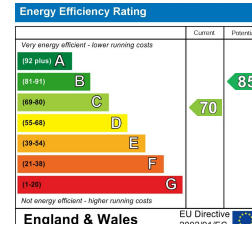

Energy Efficiency Graph

These particulars, whilst believed to be accurate are set out as a general outline only for guidance and do not constitute any part of an offer or contract. Intending purchasers should not rely on them as statements of representation of fact, but must satisfy themselves by inspection or otherwise as to their accuracy. No person in this firm's employment has the authority to make or give any representation or warranty in respect of the property.

30 Bridge Street, Uttoxeter, Staffordshire, ST14 8AP
Tel: 01889 228652 Email: uttoxeter@little-mansions.co.uk www.little-mansions.co.uk