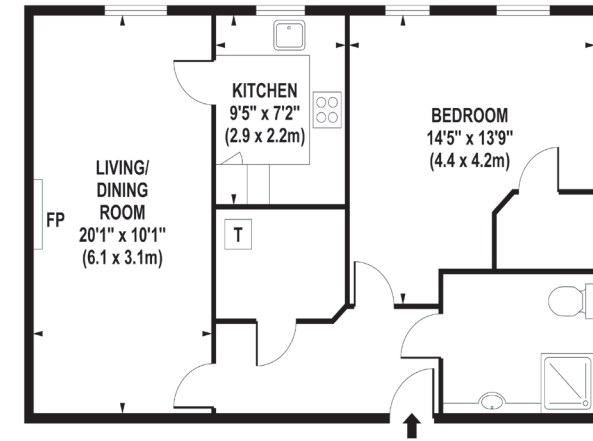

SECOND FLOOR

APPROX. GROSS INTERNAL FLOOR AREA 630 SQ FT / 59 SQ M

© www.skyshotglobal.com

- One Bedroom Apartment
- Second floor with lift access
- Well-tended communal gardens
- Guest Suite & Laundry Room
- Residents Lounge and Bistro Restaurant
- Reception staffed 24/7

Price: £220,000.00
Service Charge: £10,868 PA
Ground Rent: £435 PA
Other Charges: N/A
Lease Length: 991 Years
Tenure: Leasehold

EPC Rating: B

For more information
please contact:

Rice & Roman
T: 01344 981246
E: info@riceandroman.co.uk
Lynwood Village, SL50FJ
www.riceandroman.co.uk

**RICE +
ROMAN**

Agents Notices - These property details are set out as a general outline only and do not constitute any part of an Offer or Contract. Any services, equipment, fittings or central heating systems have not been tested and no warranty is given or implied that these are in working order. Buyers are advised to obtain verification from their solicitor or surveyor. Fixtures, fittings and other items are not included unless specifically described. All measurements, distances and areas are approximate and for guidance only. Room measurements are taken to be the nearest 10cm and prospective buyers are advised to check these for any particular purpose, e.g. fitted carpets and furniture. This material is protected by the laws of copyright. The owner of the copyright is Countrywide Estate Agents. This property sheet forms part of our database rights and copyright laws. No unauthorised copying or distribution without permission.