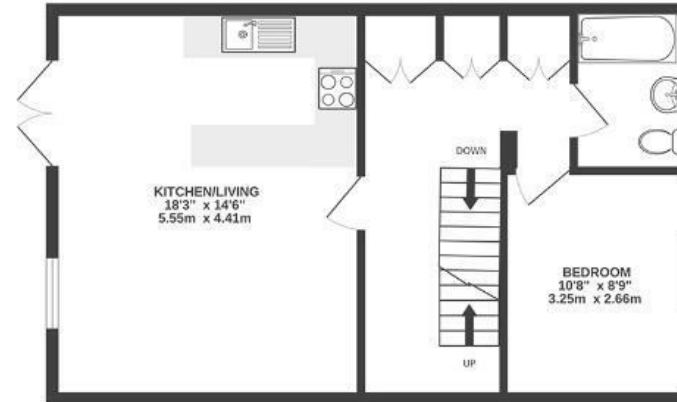

53 Summit Close
Bristol,

Boardwalk

Summit Close

KINGSWOOD

APPROXIMATE FLOOR AREA
148 SQM / 1588 SQFT

GROUND FLOOR

FIRST FLOOR

SECOND FLOOR