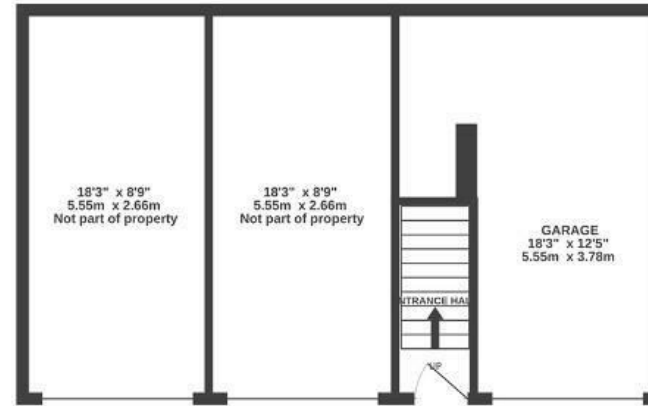

53 Summit Close
Bristol,

Boardwalk

Summit Close

KINGSWOOD

APPROXIMATE FLOOR AREA
148 SQM / 1588 SQFT

GROUND FLOOR

FIRST FLOOR

SECOND FLOOR