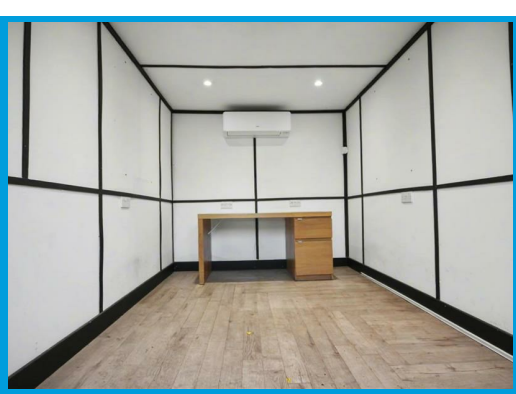

Description

This beautifully presented two-bedroom character cottage offers a superb blend of period charm and modern living, ideally located within walking distance of Guildford town centre.

The ground floor features a bright and inviting lounge, leading through to an open-plan dining area, perfect for both everyday living and entertaining. The contemporary fitted kitchen is finished to a high standard and provides access to a stylish modern shower room with WC.

Upstairs, the property boasts two generously sized double bedrooms, including a spacious principal bedroom benefitting from a private en-suite bathroom.

Externally, the home enjoys a private rear garden, ideal for relaxing or hosting guests, along with the added advantage of a separate air-conditioned home office – perfect for remote working or creative use.

Further highlights include the property's charming character features, well-balanced accommodation, and highly convenient location close to local amenities, transport links, and the vibrant town centre.