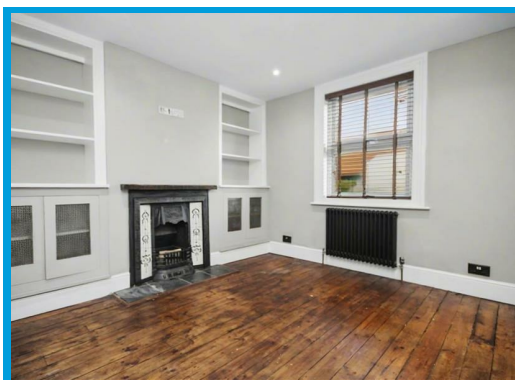

Stoughton Road, Guildford, Surrey GU1 1LG

Guide Price £425,000

A beautifully presented two-bedroom character cottage within walking distance of Guildford town centre, offering a bright lounge, open-plan living, modern kitchen, en-suite to the principal bedroom, private rear garden, and a separate air-conditioned home office. Offered with no onward chain.

# Description

This beautifully presented two-bedroom character cottage offers a superb blend of period charm and modern living, ideally located within walking distance of Guildford town centre.

The ground floor features a bright and inviting lounge, leading through to an open-plan dining area, perfect for both everyday living and entertaining. The contemporary fitted kitchen is finished to a high standard and provides access to a stylish modern shower room with WC.

Upstairs, the property boasts two generously sized double bedrooms, including a spacious principal bedroom benefitting from a private en-suite bathroom.

Externally, the home enjoys a private rear garden, ideal for relaxing or hosting guests, along with the added advantage of a separate air-conditioned home office – perfect for remote working or creative use.