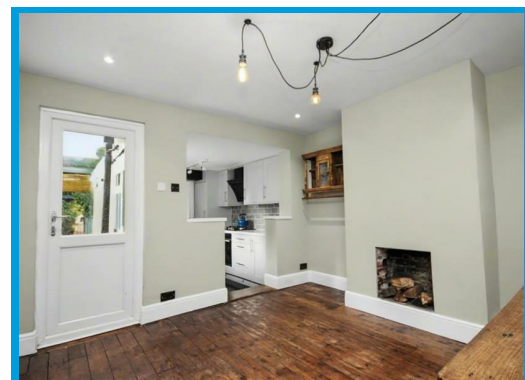

Stoughton Road, Guildford, Surrey GU1 1LG

Guide Price £425,000

A beautifully presented two-bedroom character cottage within walking distance of Guildford town centre, offering a bright lounge, open-plan living, modern kitchen, en-suite to the principal bedroom, private rear garden, and a separate air-conditioned home office. Offered with no onward chain.

# Description

This beautifully presented two-bedroom character cottage offers a superb blend of period charm and modern living, ideally located within walking distance of Guildford town centre.

The ground floor features a bright and inviting lounge, leading through to an open-plan dining area, perfect for both everyday living and entertaining. The contemporary fitted kitchen is finished to a high standard and provides access to a stylish modern shower room with WC.