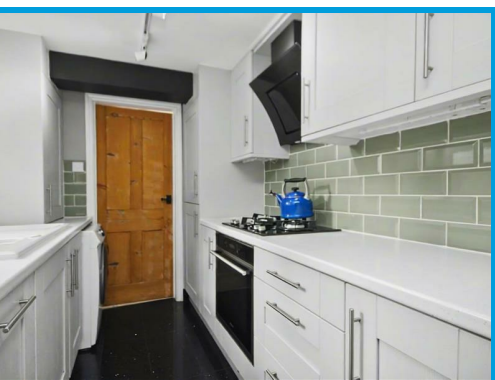

Stoughton Road, Guildford, Surrey GU1 1LG

Guide Price £425,000

A beautifully presented two-bedroom character cottage within walking distance of Guildford town centre, offering a bright lounge, open-plan living, modern kitchen, en-suite to the principal bedroom, private rear garden, and a separate air-conditioned home office. Offered with no onward chain.

# Description

This beautifully presented two-bedroom character cottage offers a superb blend of period charm and modern living, ideally located within walking distance of Guildford town centre.

The ground floor features a bright and inviting lounge, leading through to an open-plan dining area, perfect for both everyday living and entertaining. The contemporary fitted kitchen is finished to a high standard and provides access to a stylish modern shower room with WC.