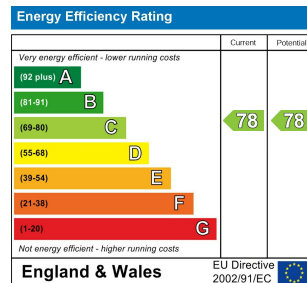

2 Bed
Apartment
located in

£2,100 Per Month

 **NPP**
RESIDENTIAL

EPC Rating: C
Council Tax Band: E

DIRECTIONS

CONTACT

22 Lloyd Street
Manchester
M2 5WA

E: info@nppresidential.co.uk
T: 0161 639 0059
<https://nppresidential.co.uk/>