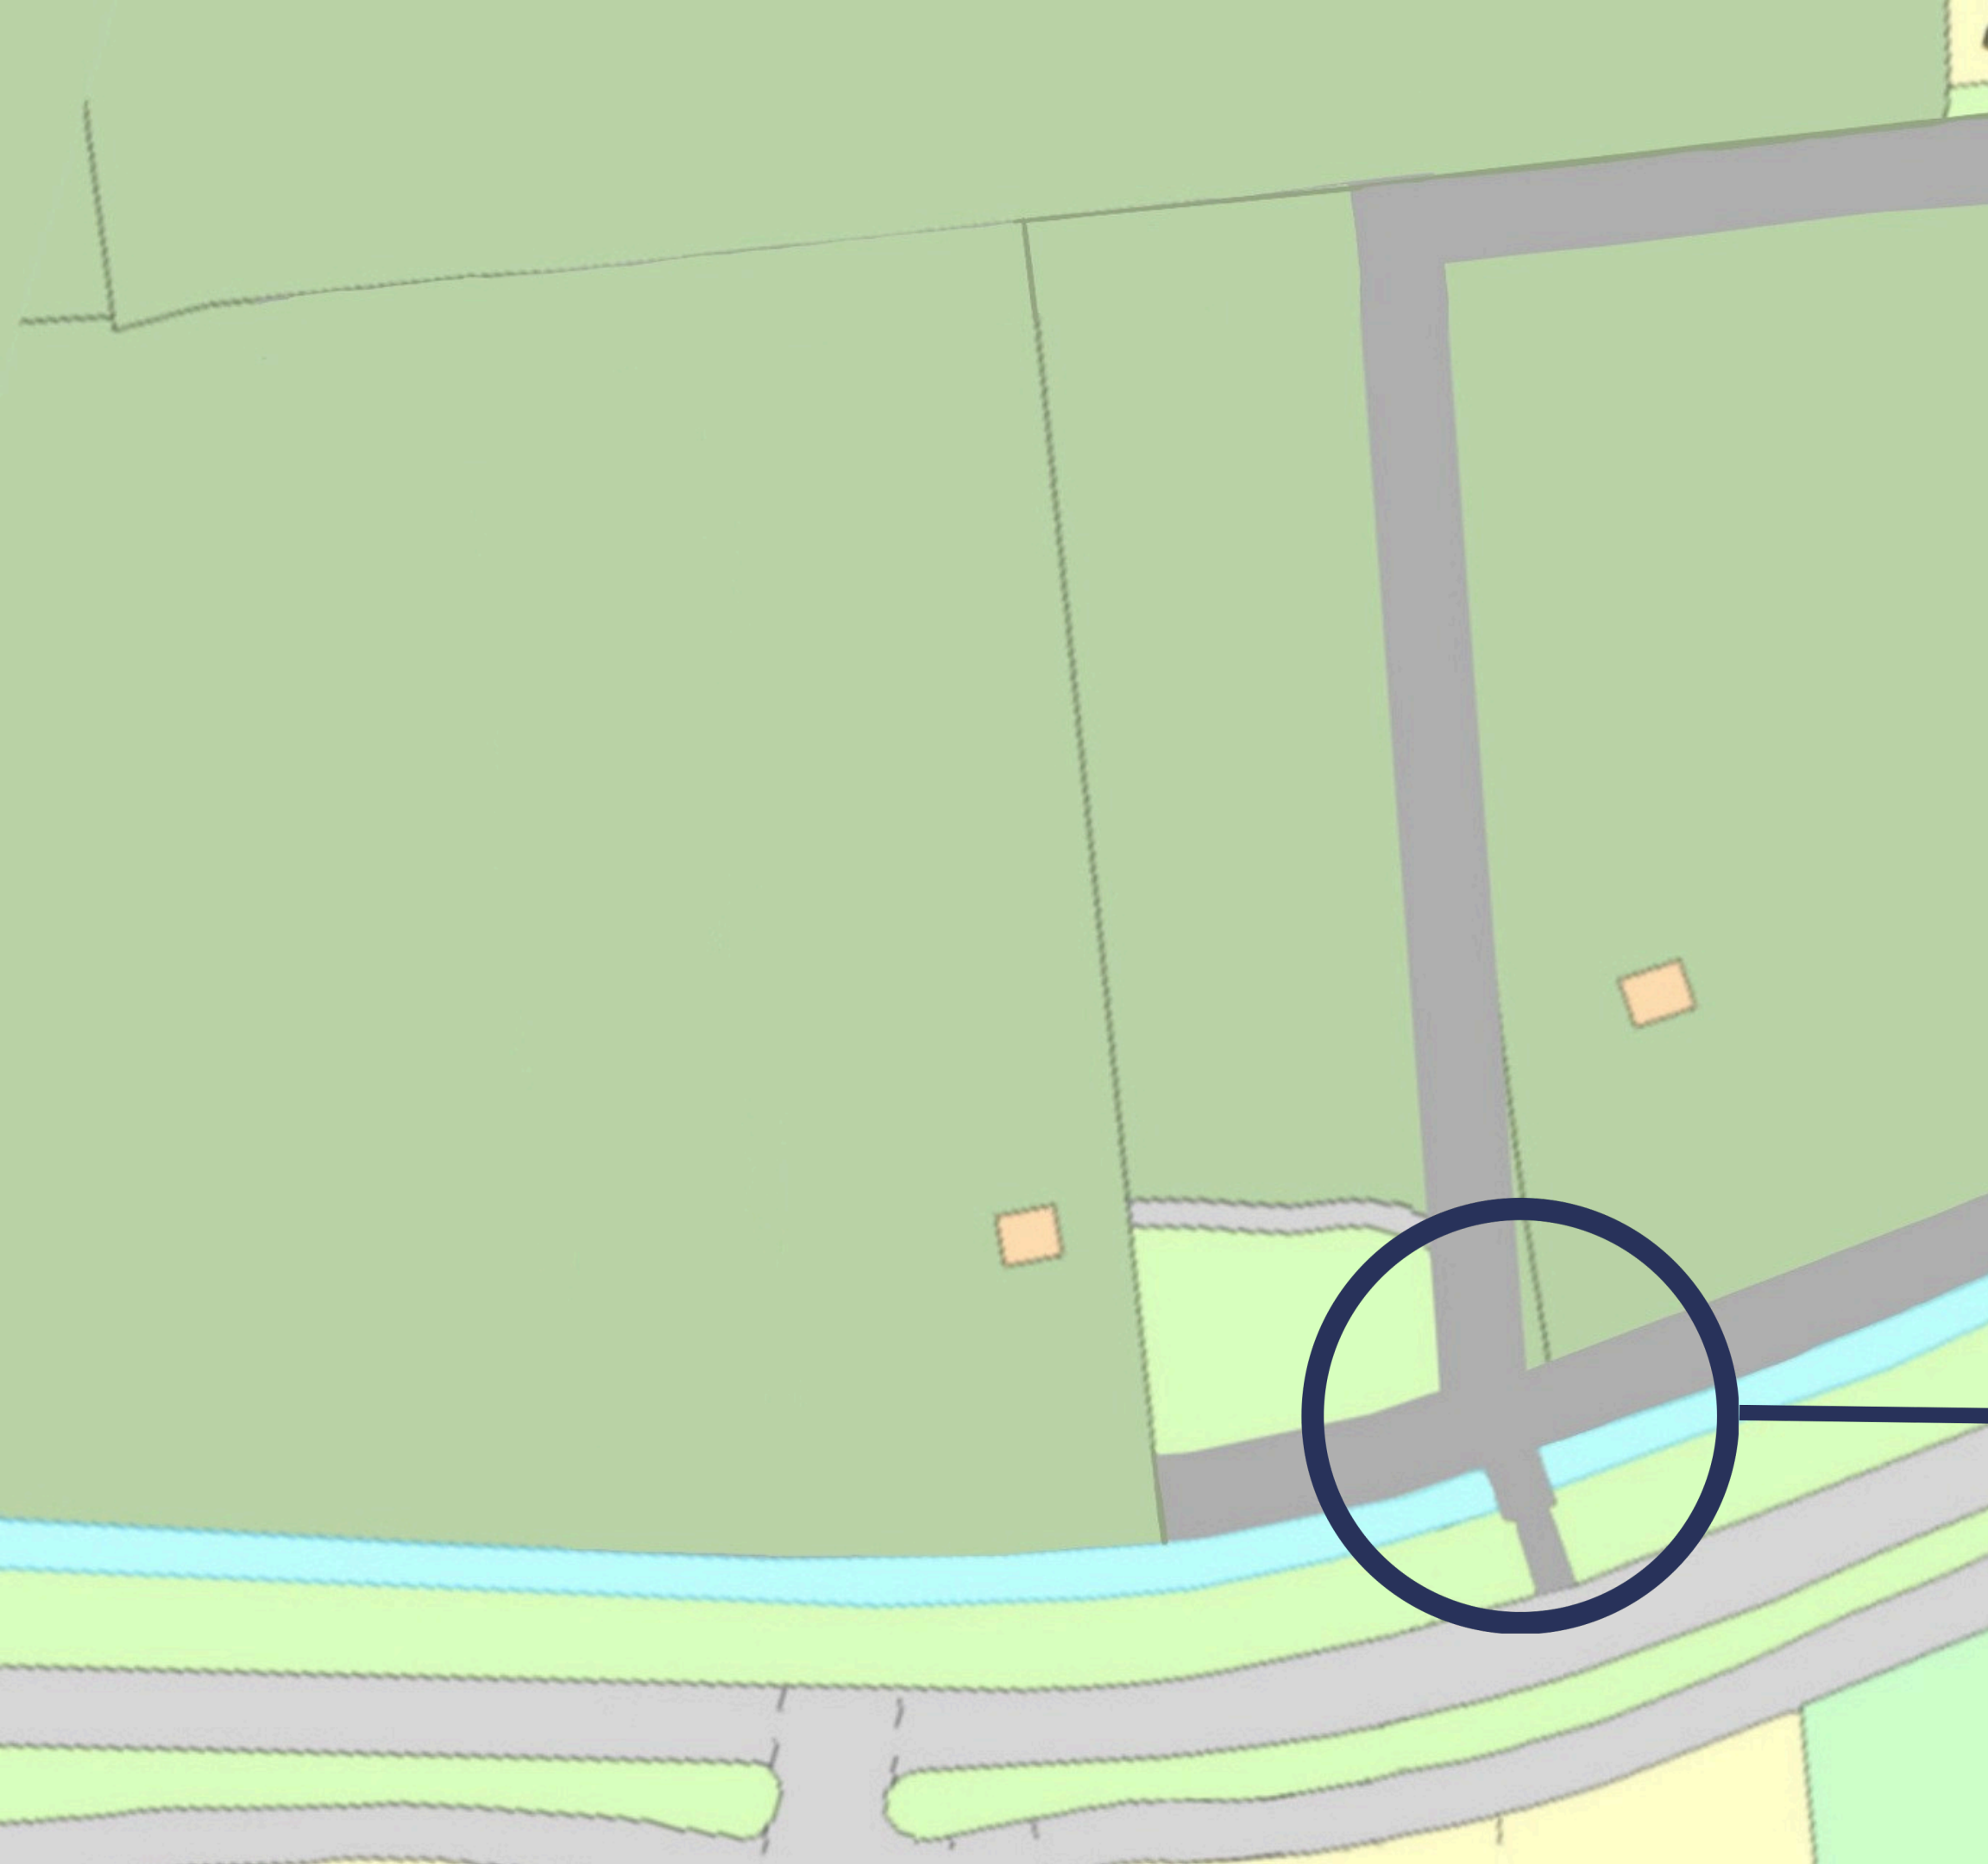

Plot 24 & 19

Valley Road, Barham, Canterbury, Kent,

CT4 6NX

FOR SALE

**Location:
Valley Road, Barham,
Canterbury, Kent,
CT4 6NX**

CIRCA 0.5 ACRES

**2023.43 Square
Metres**

21,780 Square feet

Access/Right-of-Way from Valley Road

Barham

Contact us for
more information