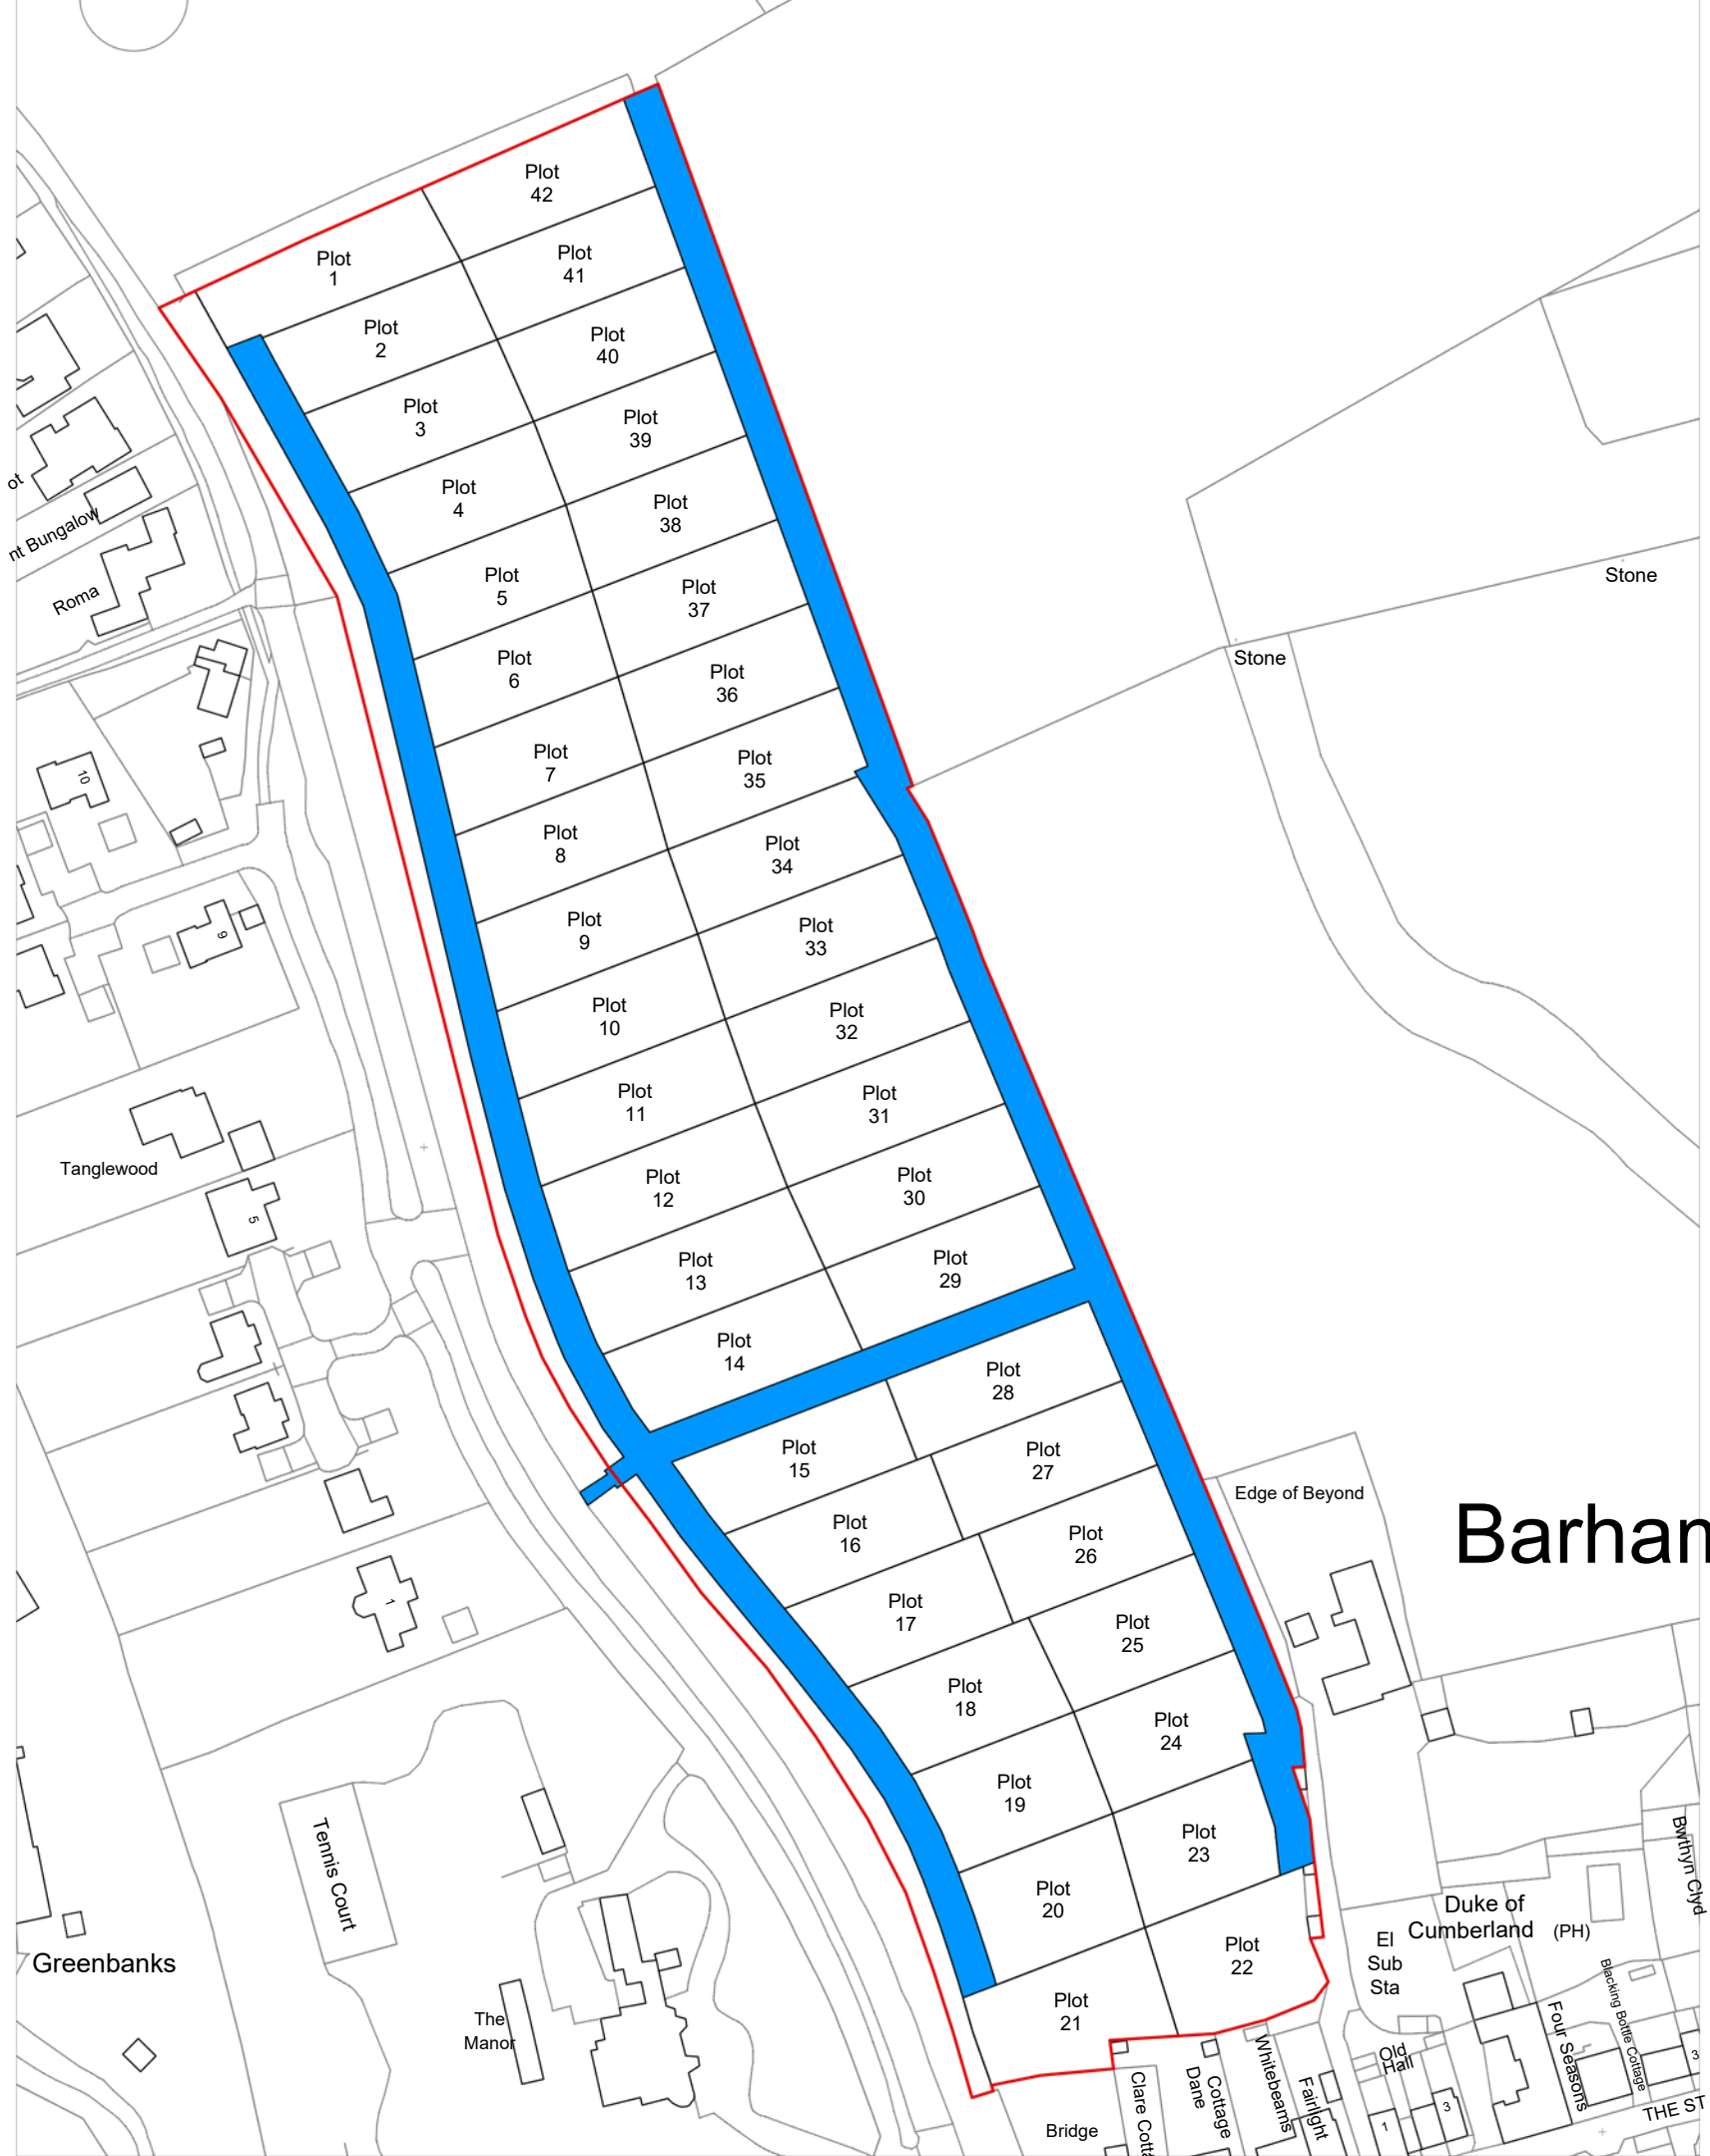

Plot 24 & 19

Valley Road, Barham, Canterbury, Kent,

CT4 6NX

FOR SALE

**Location:
Valley Road, Barham,
Canterbury, Kent,
CT4 6NX**

CIRCA 0.5 ACRES

**2023.43 Square
Metres**

21,780 Square feet

Access/Right-of-Way from Valley Road

Barham

Contact us for
more information