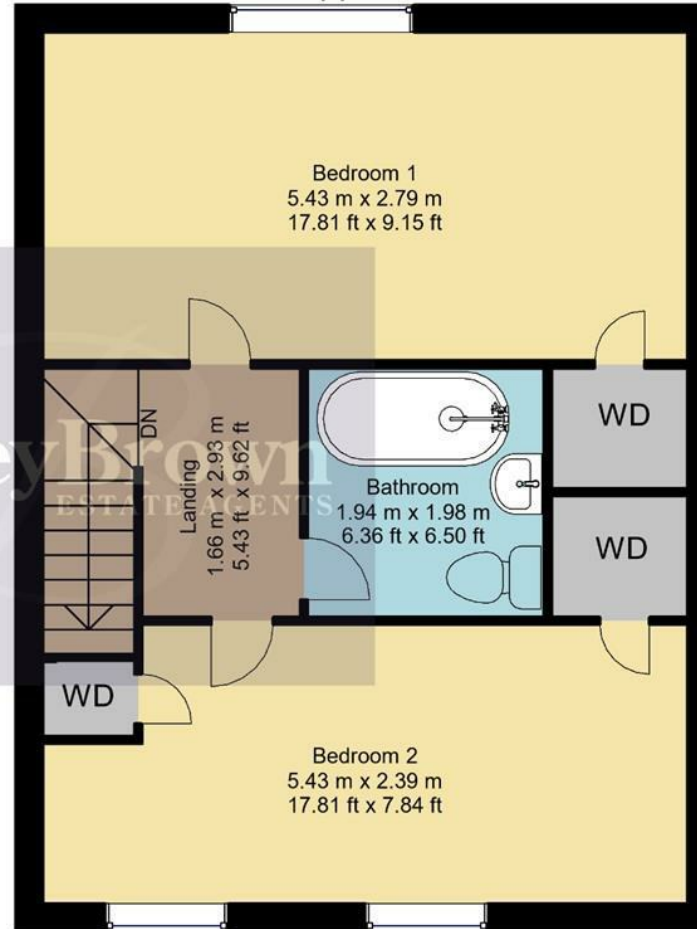

Ground Floor
32sq.m/344.14sq.ft
Approx

First Floor
42sq.m/454.30sq.ft
Approx

Whilst every attempt has been made to ensure the accuracy of the floor plan contained here, no responsibility is taken for incorrect measurements of doors, windows, appliances and room or any error, omission or misstatement. Exterior and interior walls are drawn to scale based on interior measurements. Any figure given is for initial guidance only and should not be relied on as basis of valuation. These plans are for marketing purposes only and should be used as such by any prospective purchase. Specially no guarantee is should not be relied on as a basis of valuation. These plans are for marketing purposes only and should be used as such by any prospective purchase. Specifically no guarantee is given on the total square footage of the property if quoted on this plan.
CC Ltd ©2018