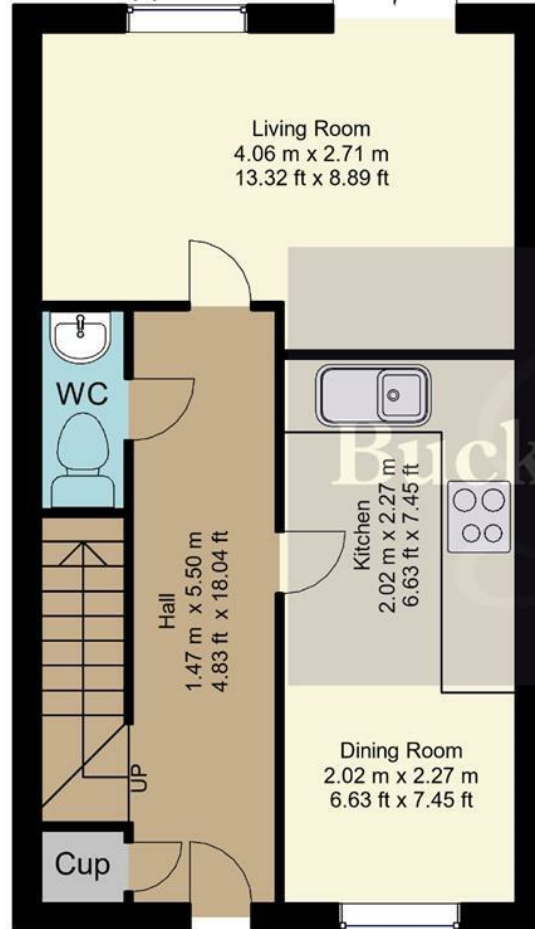

Ground Floor
32sq.m/344.14sq.ft
Approx

First Floor
42sq.m/454.30sq.ft
Approx

Whilst every attempt has been made to ensure the accuracy of the floor plan contained here, no responsibility is taken for incorrect measurements of doors, windows, appliances and room or any error, omission or misstatement. Exterior and interior walls are drawn to scale based on interior measurements. Any figure given is for initial guidance only and should not be relied on as basis of valuation. These plans are for marketing purposes only and should be used as such by any prospective purchase. Specially no guarantee is should not be relied on as a basis of valuation. These plans are for marketing purposes only and should be used as such by any prospective purchase. Specifically no guarantee is given on the total square footage of the property if quoted on this plan.
CC Ltd ©2018