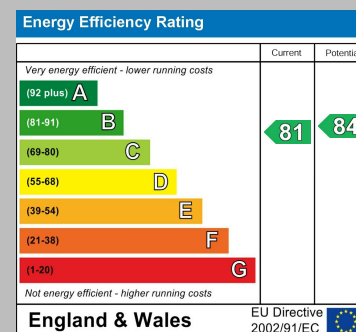

Madrid Road

£2,500,000

Local Authority
 Richmond

Council Tax Band
 H

Directions

Agents Note: Whilst every care has been taken to prepare these particulars, they are for guidance purposes only. All measurements are approximate and are for general guidance purposes only and whilst every care has been taken to ensure their accuracy, they should not be relied upon and potential buyers/tenants are advised to recheck the measurements