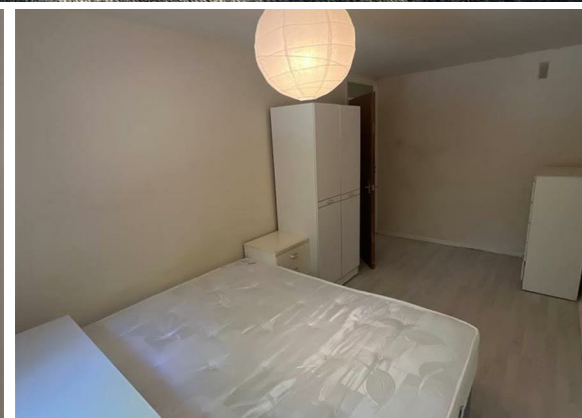

3 Bed
Apartment
located in Broomhill

£312 PCM

DIRECTIONS

CONTACT

8-10 Broomhall Road
Sheffield
S10 2DR

E: info@taptonestates.co.uk
T: 0114 268 3325
www.taptonestates.co.uk