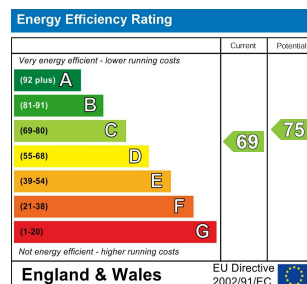

0 Bed
Room
located in

£695

TAYLOR
MICHAEL

DIRECTIONS

CONTACT

62 Church Road
Hove
East Sussex
BN3 2FP

E: lettings@taylormichael.agency
T: 01273 600100
<https://taylormichael.agency/>

TAYLOR
MICHAEL