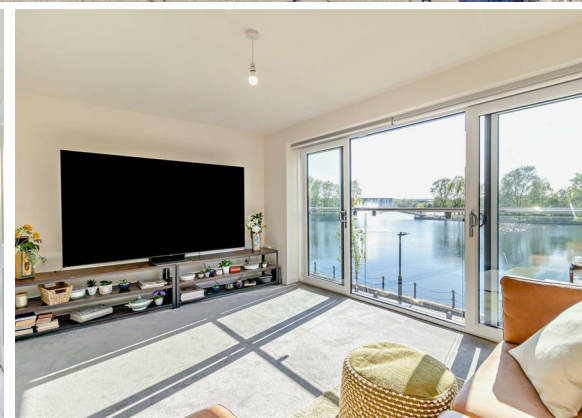

4 Bed
House

located in
Lapwing Close,
Doncaster

Price Guide £310,000

Moss
PROPERTIES

CONTACT

White Rose Way
 Doncaster
 South Yorkshire

E: info@mossppm.co.uk
 T: 01302 730077
 www.mossppm.co.uk

Whilst every attempt has been made to ensure the accuracy of the floor plan contained here, measurements of doors, windows, rooms and any other items are approximate and no responsibility is taken for any error, omission, or mis-statement. The measurements should not be relied upon for valuation, transaction and/or funding purposes. This plan is for illustrative purposes only and should be used as such by any prospective purchaser or tenant. The services, systems and appliances shown have not been tested and no guarantee as to their operability or efficiency can be given.
 Copyright V360 Ltd 2026 | www.houseviz.com