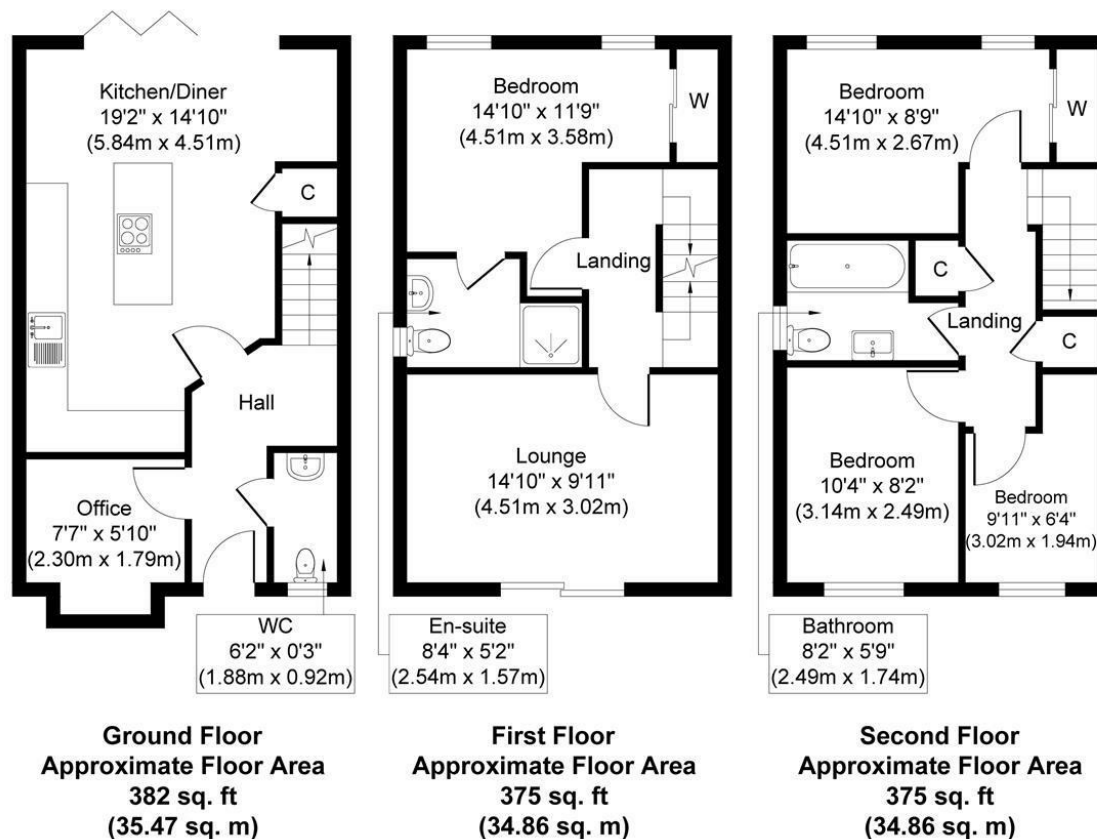

4 Bed
House

located in
Lapwing Close,
Doncaster

Price Guide £310,000

Moss
PROPERTIES

CONTACT

White Rose Way
 Doncaster
 South Yorkshire

E: info@mossppm.co.uk
 T: 01302 730077
 www.mossppm.co.uk

Whilst every attempt has been made to ensure the accuracy of the floor plan contained here, measurements of doors, windows, rooms and any other items are approximate and no responsibility is taken for any error, omission, or mis-statement. The measurements should not be relied upon for valuation, transaction and/or funding purposes. This plan is for illustrative purposes only and should be used as such by any prospective purchaser or tenant. The services, systems and appliances shown have not been tested and no guarantee as to their operability or efficiency can be given.
 Copyright V360 Ltd 2026 | www.houseviz.com