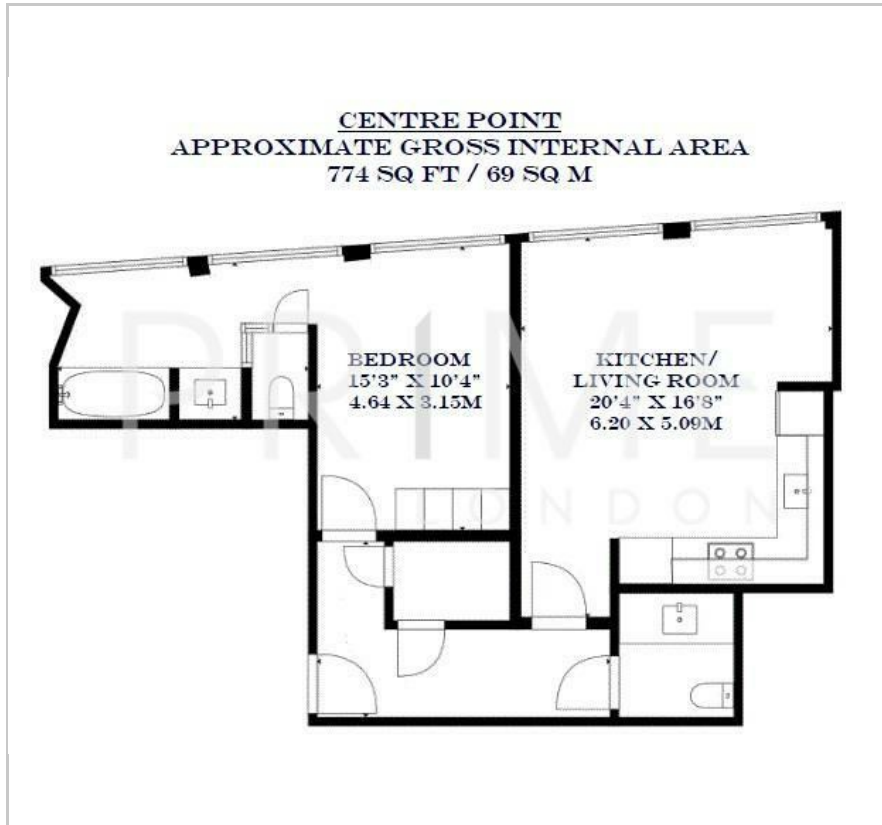

Centre Point Residences

101-103 New Oxford Street, WC1A 1DB

£1,280 Per Week

Floor Plan

Area Map

Energy Efficiency Graph

Viewing

By appointment. Contact us on 0207 052 1075 if you wish to arrange a viewing appointment for this property, or require further information.

- Stunning apartment
- 744 sq ft (69 sqm)
- Luxury Living
- Central location
- Gym, Swimming Pool and Cinema
- 24 Hour Concierge

This remarkable one bedroom apartment in Centre Point Residences, covering 744 sq ft (69 sqm), is available for lease through Prime London.

Upon entry, you will be captivated by the open and bright living space adorned with high-end finishes and meticulous design. The reception room seamlessly merges with the open-plan dining area and kitchen, which is fitted with top-of-the-line integrated appliances.

Residents of Centre Point Residences enjoy a host of hotel-style concierge services, catering to their needs around the clock. The building also presents an impressive array of amenities, including a 30-meter swimming pool and spa facilities, offering the perfect space to unwind and rejuvenate. Centre Point's central location places it directly opposite the new Tottenham Court London Underground Station, ensuring effortless access to the dynamic city life of London.