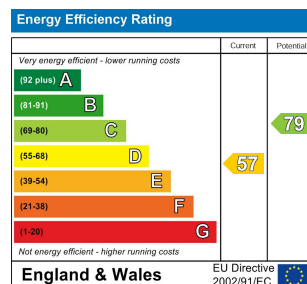

4 Bed
Flat
located in

£2,600 Per month

TAYLOR
MICHAEL
STUDENTS

DIRECTIONS

CONTACT

62 Church Road
Hove
East Sussex
BN3 2FP

E: lettings@taylormichael.agency
T:
<https://taylormichael.agency/>

**TAYLOR
MICHAEL**
STUDENTS