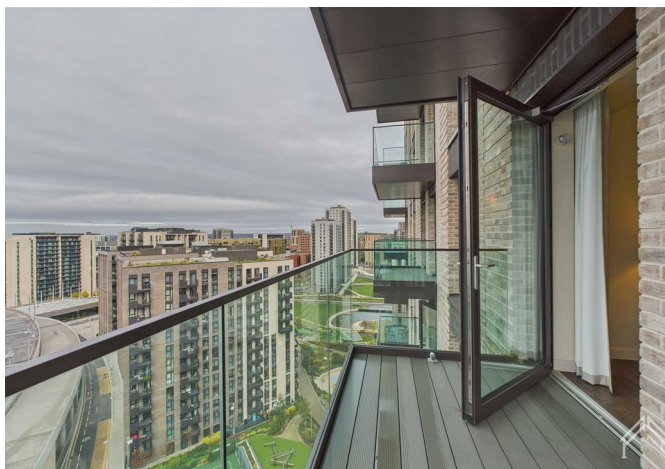

65434533 The Robinson, Atlantic Crescent, Wembley, HA9 0TQ
£2,071 Per month

65434533 The Robinson, Atlantic Crescent, Wembley, HA9 0TQ

£2,071 Per month

New Offer: Save up to 16% on Your Rent. Located in The Robinson, where bold art deco style meets vintage charm, residents enjoy a large podium garden, 360° roof terrace with the longest sun loungers in London, a spacious lounge, and co-working spaces designed for all-day comfort!

The Robinson is different. Bold and alternative, its interiors combine a range of subtle design influences from different periods meaning apartments have an eclectic style - contemporary, mid-century, art deco and retro kitsch. Social spaces are inspired by British popular culture, from the fantastic Festival Gardens, the resident lounge (ideal for working from home) and three stunning roof terraces.

Elevated above the buzz of Wembley Park, The Robinson offers a peaceful yet connected lifestyle in one of London's most vibrant new districts - just moments from Bread Ahead, Boxpark, Troubadour Theatre and over 70 shops, cafés and restaurants at the London Designer Outlet. Managed by Quintain Living, the award-winning team behind Wembley Park. Photos show a very similar apartment in this building however the exact layout/floor/view may vary. Other incentives available T&Cs apply; see Quintain Living website for details. Price before discount: £2340.