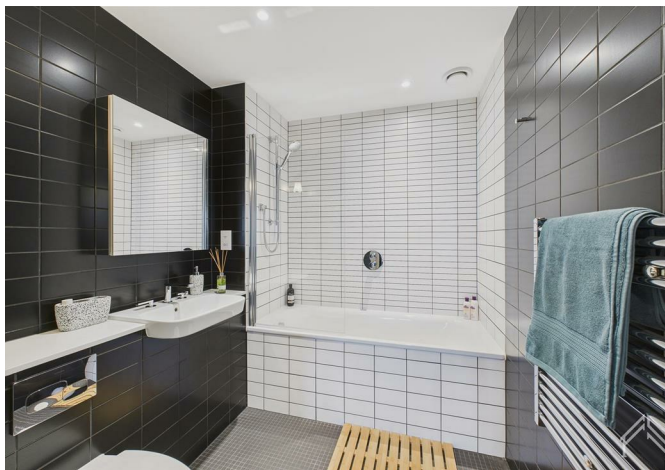

65434533 The Robinson, Atlantic Crescent, Wembley, HA9 0TQ
£2,071 Per month

65434533 The Robinson, Atlantic Crescent, Wembley, HA9 0TQ

£2,071 Per month

New Offer: Save up to 16% on Your Rent. Located in The Robinson, where bold art deco style meets vintage charm, residents enjoy a large podium garden, 360° roof terrace with the longest sun loungers in London, a spacious lounge, and co-working spaces designed for all-day comfort!

The Robinson is different. Bold and alternative, its interiors combine a range of subtle design influences from different periods meaning apartments have an eclectic style - contemporary, mid-century, art deco and retro kitsch. Social spaces are inspired by British popular culture, from the fantastic Festival Gardens, the resident lounge (ideal for working from home) and three stunning roof terraces.