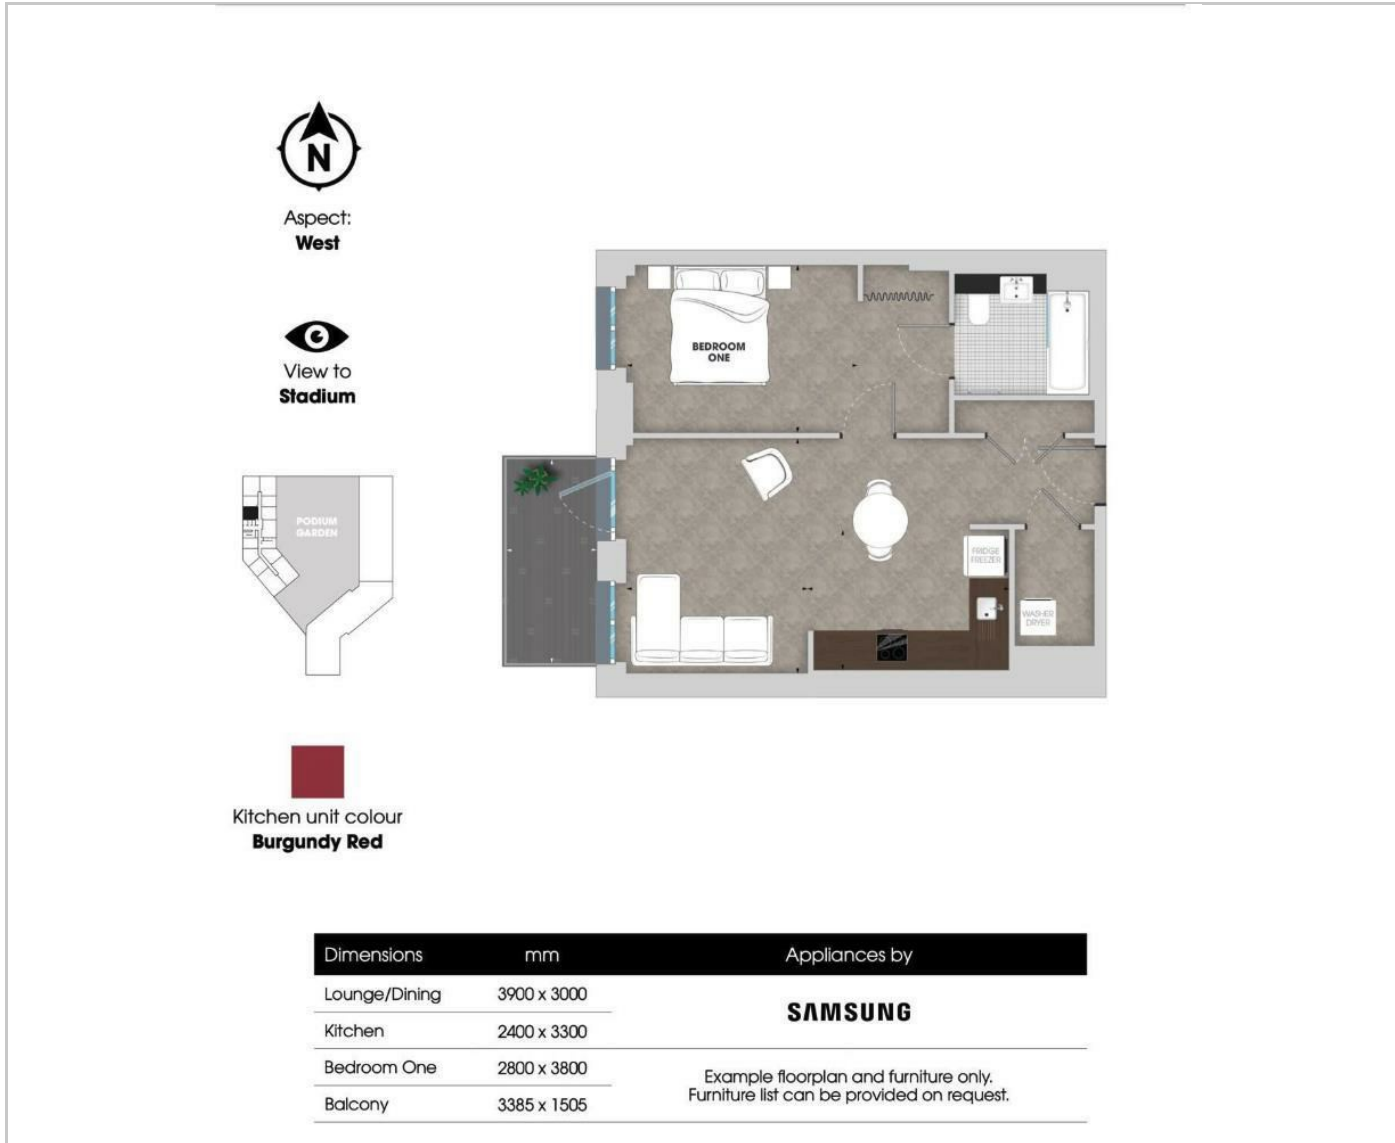

65434533 The Robinson, Atlantic Crescent, Wembley, HA9 0TQ
£2,071 Per month

65434533 The Robinson, Atlantic Crescent, Wembley, HA9 0TQ

£2,071 Per month

New Offer: Save up to 16% on Your Rent. Located in The Robinson, where bold art deco style meets vintage charm, residents enjoy a large podium garden, 360° roof terrace with the longest sun loungers in London, a spacious lounge, and co-working spaces designed for all-day comfort!

The Robinson is different. Bold and alternative, its interiors combine a range of subtle design influences from different periods meaning apartments have an eclectic style - contemporary, mid-century, art deco and retro kitsch. Social spaces are inspired by British popular culture, from the fantastic Festival Gardens, the resident lounge (ideal for working from home) and three stunning roof terraces.

Elevated above the buzz of Wembley Park, The Robinson offers a peaceful yet connected lifestyle in one of London's most vibrant new districts - just moments from Bread Ahead, Boxpark, Troubadour Theatre and over 70 shops, cafés and restaurants at the London Designer Outlet. Managed by Quintain Living, the award-winning team behind Wembley Park. Photos show a very similar apartment in this building however the exact layout/floor/view may vary. Other incentives available T&Cs apply; see Quintain Living website for details. Price before discount: £2340.

Description

Situation

Furnished
Council Tax Band: C
Available:

Floor Plans

Area Map

Energy Performance Graph

These particulars, whilst believed to be accurate are set out as a general outline only for guidance and do not constitute any part of an offer or contract. Intending purchasers should not rely on them as statements of representation of fact, but must satisfy themselves by inspection or otherwise as to their accuracy. No person in this firm's employment has the authority to make or give any representation or warranty in respect of the property.