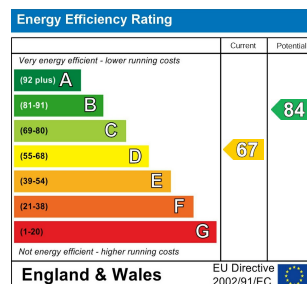

4 Bed
House - Terraced
located in

£2,600 Per month

TAYLOR
MICHAEL
STUDENTS

DIRECTIONS

CONTACT

62 Church Road
Hove
East Sussex
BN3 2FP

E: lettings@taylormichael.agency
T:
<https://taylormichael.agency/>

TAYLOR
MICHAEL
STUDENTS