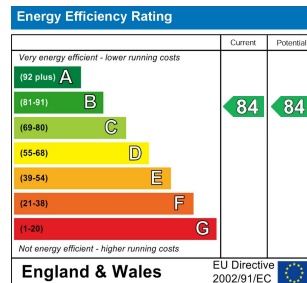

**1 Bed  
Apartment  
located in**

**£1,100 PCM**

 **NPP  
RESIDENTIAL**

EPC Rating: B  
Council Tax Band: C