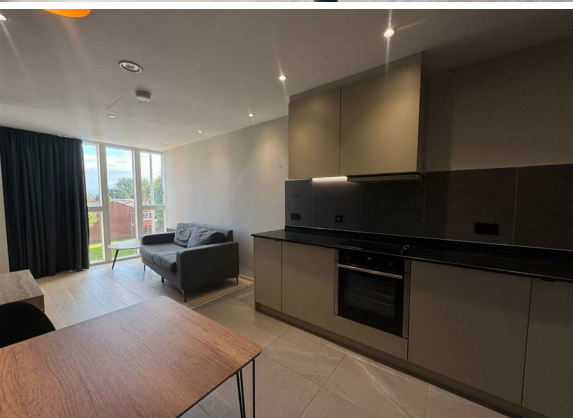

**1 Bed  
Apartment  
located in**

**£1,100 PCM**

 **NPP  
RESIDENTIAL**

EPC Rating: B  
Council Tax Band: C