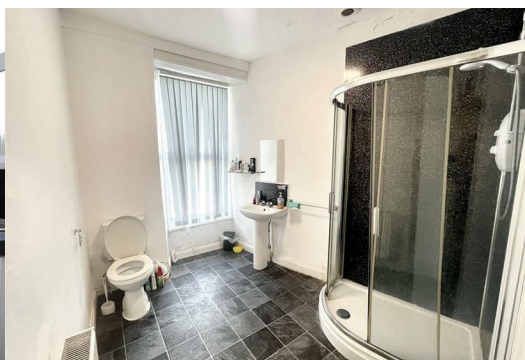

STUDENT PROPERTY- ROOM 5 AVAILABLE FROM 3RD OF MARCH 2025!

Welcome to the delightful 6-bedroom house nestled in the tranquil Arundel Crescent, Plymouth. This charming property is ideal for those in search of affordable student accommodation in a serene neighbourhood. With 2 bathrooms, convenience and comfort are at the forefront of this lovely home.

Picture yourself basking in the peace and quiet of the surrounding area, perfect for focusing on your studies or unwinding after a busy day. The property features a garden, offering a picturesque outdoor space where you can unwind or entertain friends.

Do not let this opportunity slip away! Reach out to us today to schedule a viewing and discover the incredible potential this house holds. Make this house your sanctuary and embrace the wonderful lifestyle it has to offer.