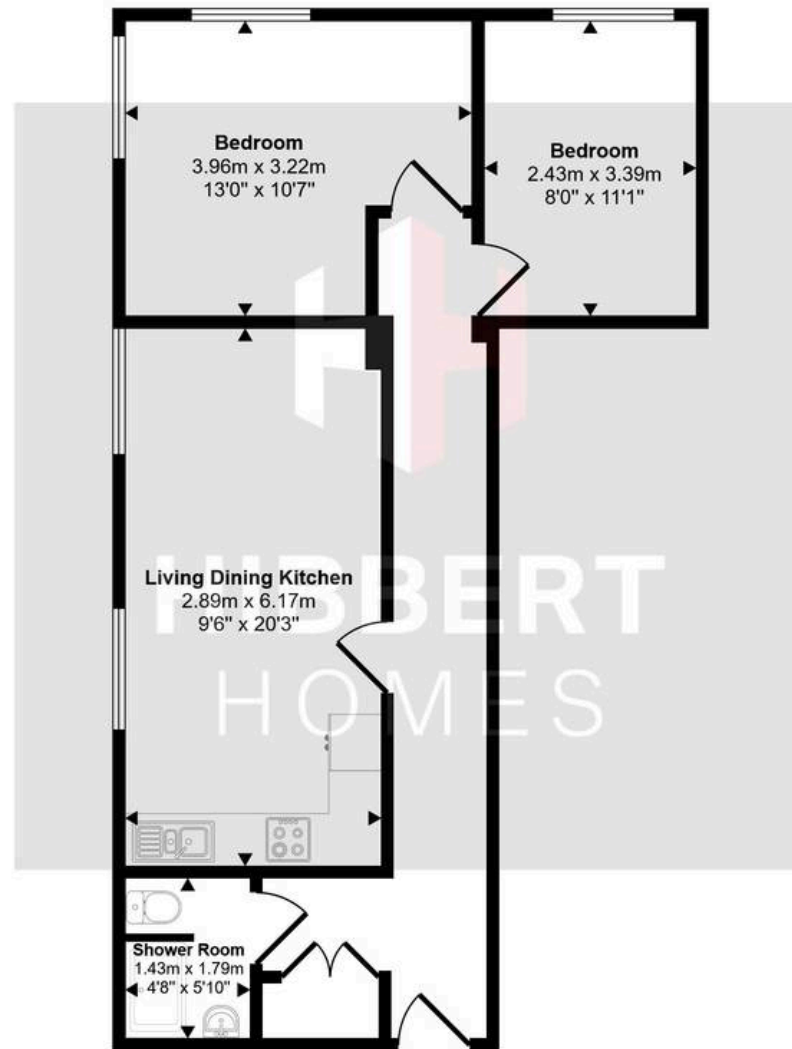

The property itself comes well-presented throughout, with a chic, modern finish and a beautiful style amplified by the ample natural light streaming in from the large windows to two elevations. In particular, the dual aspect main bedroom enjoys an abundance of light creating a warm and welcoming space. The stunning open-plan living dining kitchen is also a great feature of the property, with ample space, tons of natural light and views across Sale. The roomy apartment offers generous and flexible space ideal for singles and couples alike.

Council Tax band: B

Tenure: Leasehold

EPC Energy Efficiency Rating: C

EPC Environmental Impact Rating: B

Approx Gross Internal Area
56 sq m / 604 sq ft

Floorplan

This floorplan is only for illustrative purposes and is not to scale. Measurements of rooms, doors, windows, and any items are approximate and no responsibility is taken for any error, omission or mis-statement. Icons of items such as bathroom suites are representations only and may not look like the real items. Made with Made Snappy 360.