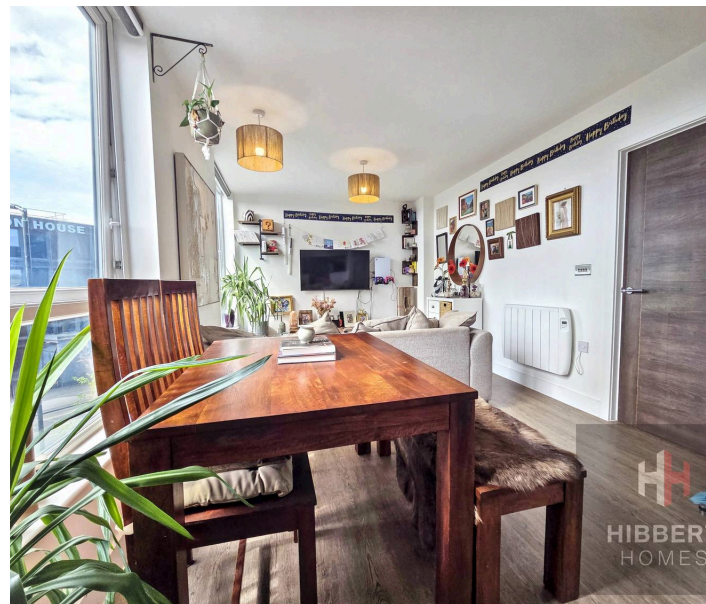

Windsor Apartments

Dane Road, Sale

This superb, bright 2nd floor apartment forms part of a modern, professional development on the outskirts of Sale Town Centre.

Conveniently positioned for access to all local amenities, the development sits in easy reach of shops, cafés and restaurants, with Sale Town Centre just a short walk away. It is also ideal for commuters, with Dane Road Metrolink Station just a few minutes' walk, and the M60 motorway just a short drive.

The property itself comes well-presented throughout, with a chic, modern finish and a beautiful style amplified by the ample natural light streaming in from the large windows to two elevations. In particular, the dual aspect main bedroom enjoys an abundance of light creating a warm and welcoming space. The stunning open-plan living dining kitchen is also a great feature of the property, with ample space, tons of natural light and views across Sale. The roomy apartment offers generous and flexible space ideal for singles and couples alike.

The development is well-maintained and sits in grounds largely occupied by the communal car park providing allocated off-road parking.