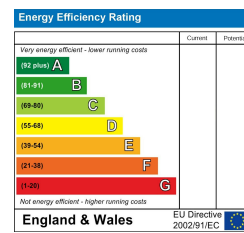

76 Valley Green
Hemel Hempstead
HP2 7RG

£1,150 Per Month

To view this property call Carters on 01908265200 or email admin@cartersrentals.com

Viewing Arrangements

 01908265200

 admin@cartersrentals.com

 carters.co.uk