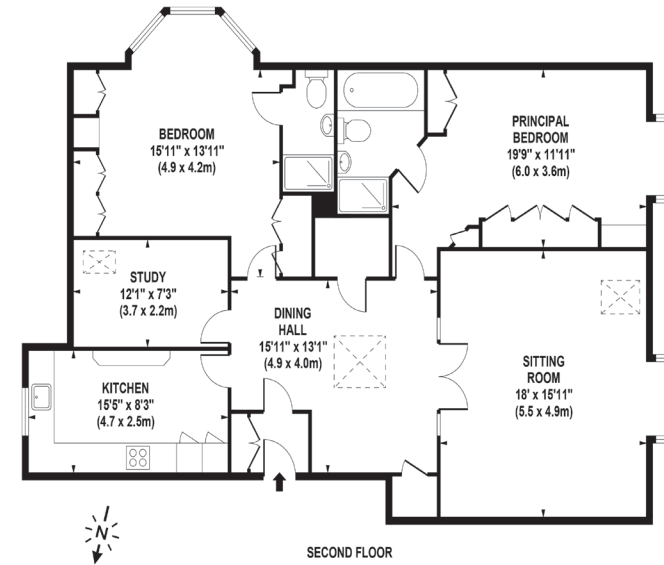

APPROX. GROSS INTERNAL FLOOR AREA 1346 SQ FT / 125 SQ M

© www.skyshotglobal.com

Living Area

Bramley Grange, Horsham Road, Guildford, Surrey, GU5 OES

- Exclusively For Those Aged 55+
- Three Bedroom and Two bathroom
- Gated Underground Parking
- Stunning Landscaped Communal Gardens
- Indoor Swimming Pool with Fitness Area
- On-site Estate Manager

Price: £495,000

Service Charge: £10,728 PA

Ground Rent: £0.00PA

Other Charges: N/A

Lease Length: 957 years left

Tenure: Leasehold

EPC Rating: C

For more information
please contact:

Rice & Roman
T: 01344 981246
E: info@riceandroman.co.uk
Lynwood Village, SL50FJ
www.riceandroman.co.uk

**RICE +
ROMAN**

Agents Notices - These property details are set out as a general outline only and do not constitute any part of an Offer or Contract. Any services, equipment, fittings or central heating systems have not been tested and no warranty is given or implied that these are in working order. Buyers are advised to obtain verification from their solicitor or surveyor. Fixtures, fittings and other items are not included unless specifically described. All measurements, distances and areas are approximate and for guidance only. Room measurements are taken to be the nearest 10cm and prospective buyers are advised to check these for any particular purpose, e.g. fitted carpets and furniture. This material is protected by the laws of copyright. The owner of the copyright is Countrywide Estate Agents. This property sheet forms part of our database rights and copyright laws. No unauthorised copying or distribution without permission.