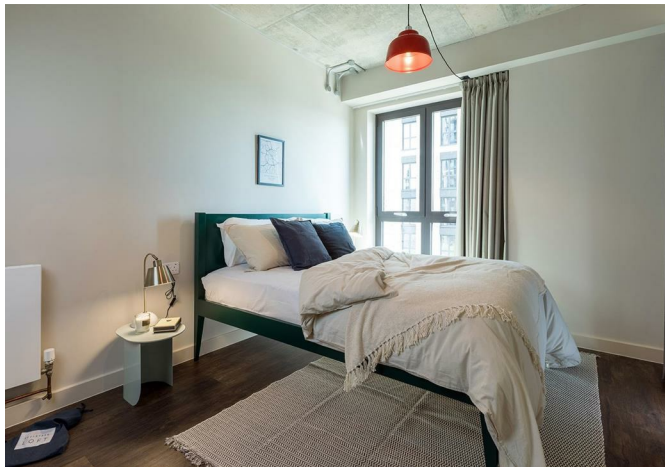

67765 The Robinson, Atlantic Crescent, Wembley, HA9 0TQ
£2,876 Per month

67765 The Robinson, Atlantic Crescent, Wembley, HA9 0TQ

£2,876 Per month

New Offer: Save up to 16% on Your Rent. Located in The Robinson, where bold art deco style meets vintage charm, residents enjoy a large podium garden, 360° roof terrace with the longest sun loungers in London, a spacious lounge, and co-working spaces designed for all-day comfort!

The Robinson is different. Bold and alternative, its interiors combine a range of subtle design influences from different periods meaning apartments have an eclectic style - contemporary, mid-century, art deco and retro kitsch. Social spaces are inspired by British popular culture, from the fantastic Festival Gardens, the resident lounge (ideal for working from home) and three stunning roof terraces.

Elevated above the buzz of Wembley Park, The Robinson offers a peaceful yet connected lifestyle in one of London's most vibrant new districts - just moments from Bread Ahead, Boxbark, Troubadour Theatre and over 70 shops, cafés and restaurants at the London Designer Outlet. Managed by Quintain Living, the award-winning team behind Wembley Park. Photos show a very similar apartment in this building however the exact layout/floor/view may vary. Other incentives available T&Cs apply; see Quintain Living website for details. Price before discount: £2340.