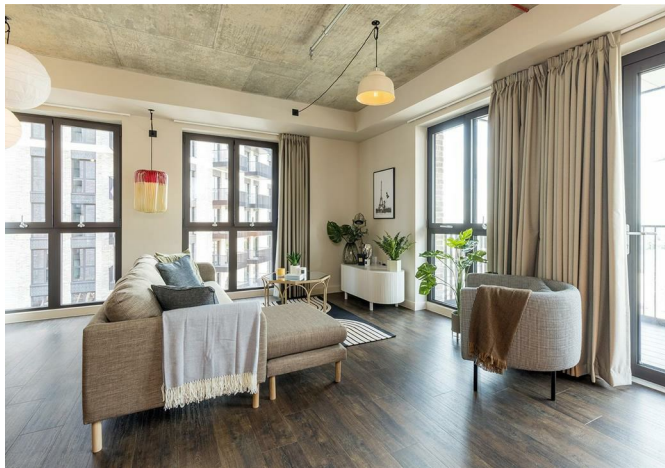

67765 The Robinson, Atlantic Crescent, Wembley, HA9 0TQ
£2,876 Per month

67765 The Robinson, Atlantic Crescent, Wembley, HA9 0TQ

£2,876 Per month

New Offer: Save up to 16% on Your Rent. Located in The Robinson, where bold art deco style meets vintage charm, residents enjoy a large podium garden, 360° roof terrace with the longest sun loungers in London, a spacious lounge, and co-working spaces designed for all-day comfort!

The Robinson is different. Bold and alternative, its interiors combine a range of subtle design influences from different periods meaning apartments have an eclectic style - contemporary, mid-century, art deco and retro kitsch. Social spaces are inspired by British popular culture, from the fantastic Festival Gardens, the resident lounge (ideal for working from home) and three stunning roof terraces.

Elevated above the buzz of Wembley Park, The Robinson offers a peaceful yet connected lifestyle in one of London's most vibrant new districts - just moments from Bread Ahead, Boxbark, Troubadour Theatre and over 70 shops, cafés and restaurants at the London Designer Outlet. Managed by Quintain Living, the award-winning team behind Wembley Park. Photos show a very similar apartment in this building however the exact layout/floor/view may vary. Other incentives available T&Cs apply; see Quintain Living website for details. Price before discount: £2340.