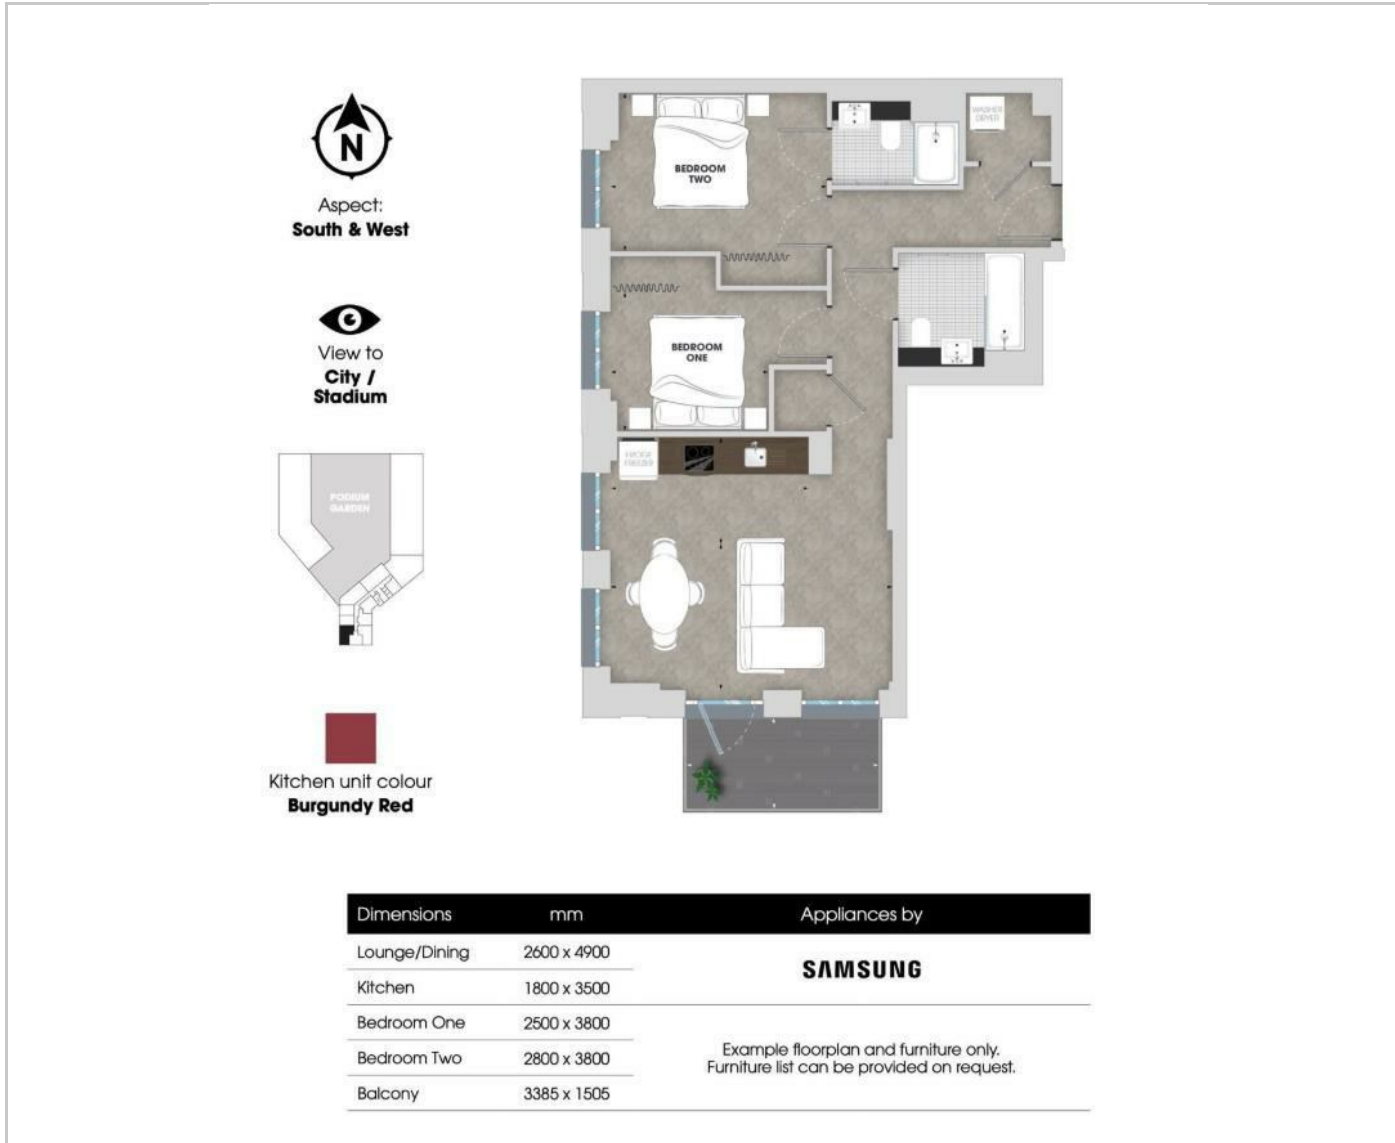

67765 The Robinson, Atlantic Crescent, Wembley, HA9 0TQ
£2,876 Per month

67765 The Robinson, Atlantic Crescent, Wembley, HA9 0TQ

£2,876 Per month

New Offer: Save up to 16% on Your Rent. Located in The Robinson, where bold art deco style meets vintage charm, residents enjoy a large podium garden, 360° roof terrace with the longest sun loungers in London, a spacious lounge, and co-working spaces designed for all-day comfort!

The Robinson is different. Bold and alternative, its interiors combine a range of subtle design influences from different periods meaning apartments have an eclectic style - contemporary, mid-century, art deco and retro kitsch. Social spaces are inspired by British popular culture, from the fantastic Festival Gardens, the resident lounge (ideal for working from home) and three stunning roof terraces.

Elevated above the buzz of Wembley Park, The Robinson offers a peaceful yet connected lifestyle in one of London's most vibrant new districts - just moments from Bread Ahead, Boxbark, Troubadour Theatre and over 70 shops, cafés and restaurants at the London Designer Outlet. Managed by Quintain Living, the award-winning team behind Wembley Park. Photos show a very similar apartment in this building however the exact layout/floor/view may vary. Other incentives available T&Cs apply; see Quintain Living website for details. Price before discount: £2340.

Description

Situation

Furnished

Council Tax Band: C

Available:

Floor Plans

Area Map

Energy Performance Graph