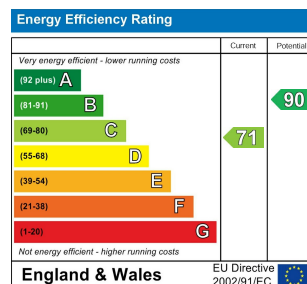

5 Bed
House - Terraced
located in

£2,708 Per month

TAYLOR
MICHAEL
STUDENTS

DIRECTIONS

CONTACT

62 Church Road
Hove
East Sussex
BN3 2FP

E: lettings@taylormichael.agency
T:
<https://taylormichael.agency/>

TAYLOR
MICHAEL
STUDENTS