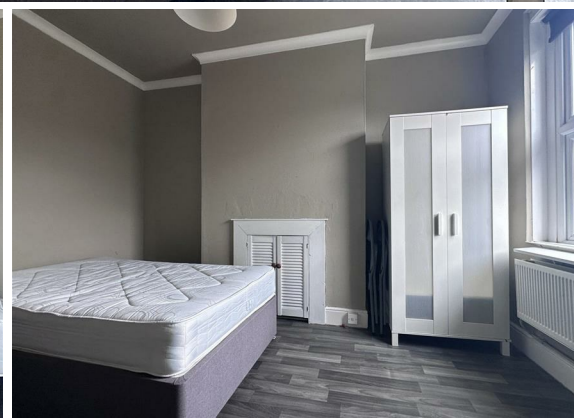

4 Bed
House Of Multiple
Occupancy
located in 32
Preston Road
£700 Per Month

 **BISHOP**
SURELETS

DIRECTIONS

CONTACT

Office 280, Regency House
91 Western Road
Brighton
East Sussex
BN1 1AB

E: lettings@bishopsurelets.co.uk
T: 01273 646 426
www.bishopsurelets.co.uk