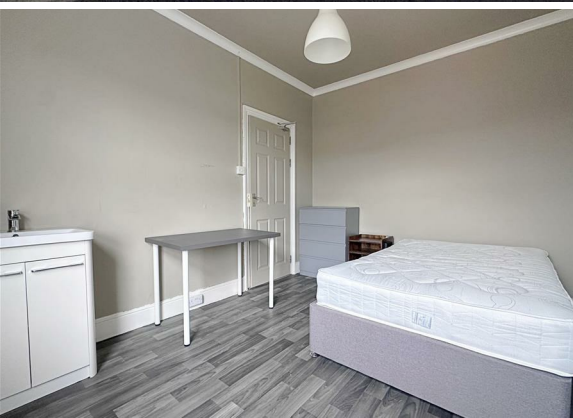

4 Bed
House Of Multiple
Occupancy
located in 32
Preston Road
£700 Per Month

 **BISHOP**
SURELETS

DIRECTIONS

CONTACT

Office 280, Regency House
91 Western Road
Brighton
East Sussex
BN1 1AB

E: lettings@bishopsurelets.co.uk
T: 01273 646 426
www.bishopsurelets.co.uk