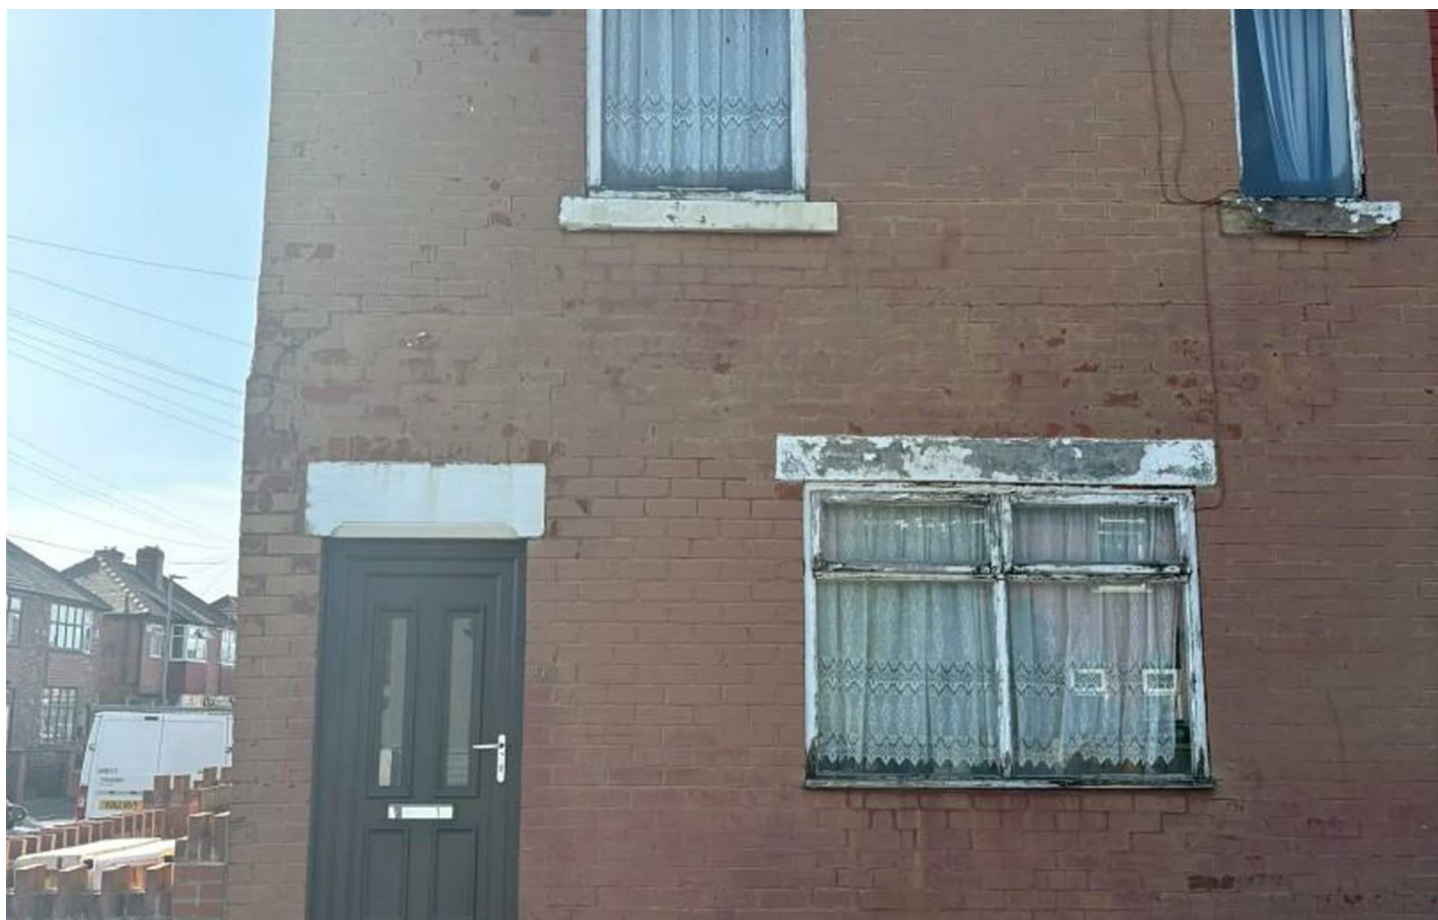

HUNTERS®

HERE TO GET *you* THERE

Clough Road, Blackley, Manchester, M9

Asking Price £130,000

Council Tax: A

Tenure: Freehold

PROPERTY IS SSTC

Tenure: Freehold