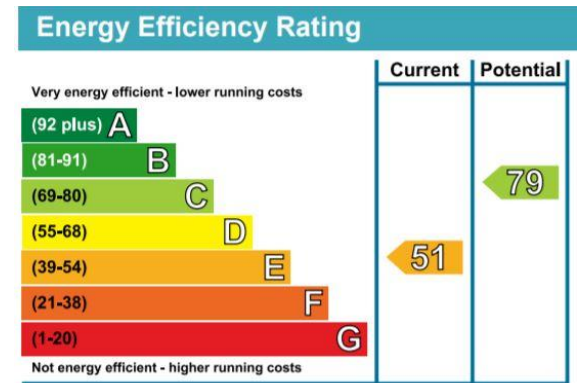

## Pine Road, Didsbury, Manchester, M20 6UZ

£475 pcm

South Manchester Homes are pleased to offer for rent this large studio room on Pine Road in Didsbury. A self contained room in a beautiful converted Victorian detached house including gas, water, electricity, council tax and the internet. The property is located on the first floor....