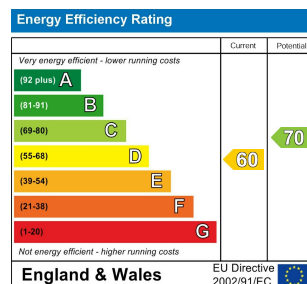

7 Bed
House - Terraced
located in

£4,156 Per month

TAYLOR
MICHAEL
STUDENTS

DIRECTIONS

CONTACT

62 Church Road
Hove
East Sussex
BN3 2FP

E: lettings@taylormichael.agency
T:
<https://taylormichael.agency/>

**TAYLOR
MICHAEL**
STUDENTS