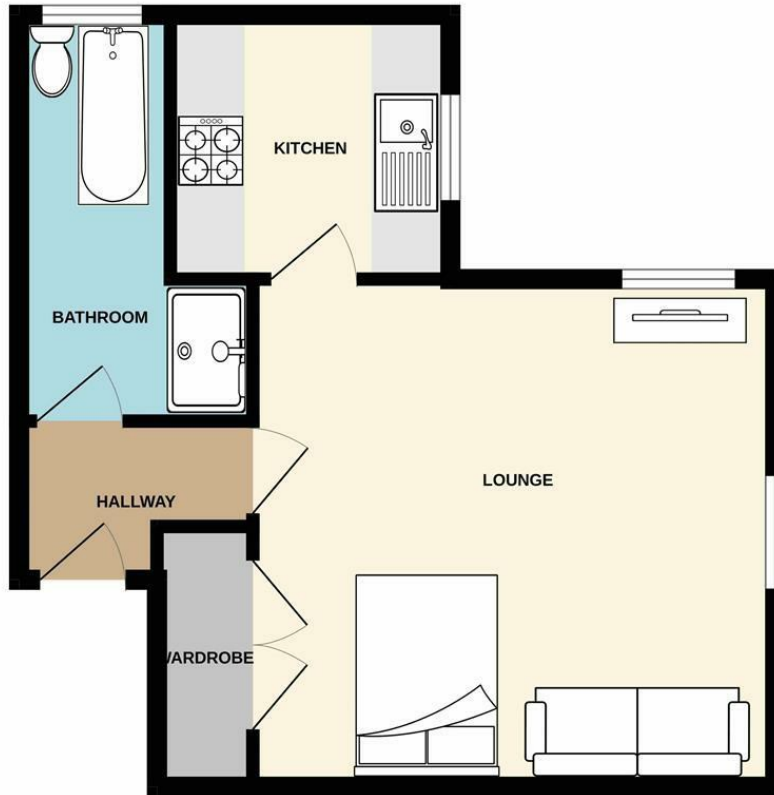

**0 Bed
Studio
located in West
Didsbury**

£925 PCM

TOP FLOOR
400 sq.ft. (37.1 sq.m.) approx.

DIRECTIONS

CONTACT

31 Barlow Moor Road
Didsbury
Manchester
M20 6TW

E: office@stantonproperties.co.uk
T: 01614345307