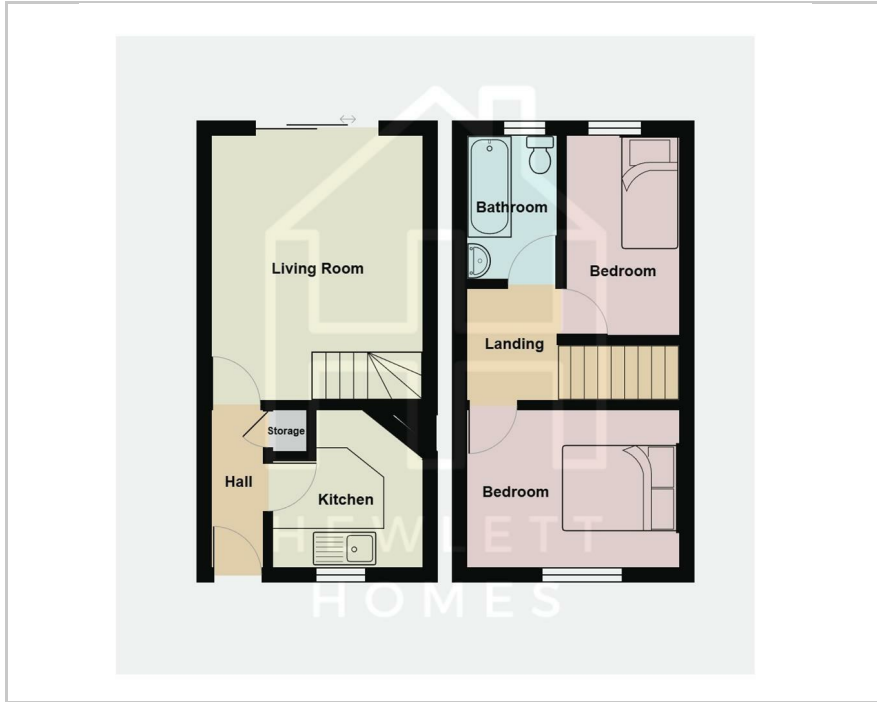

HEWLETT
HOMES

6 Loxleigh Gardens, Bridgwater, TA6 5SZ

£169,995

Floor Plan

Area Map

Accommodation

- Two Bedrooms
- Terraced Home
- Off Road Parking
- Front and Rear Gardens
- No Onward Chain
- Great Location