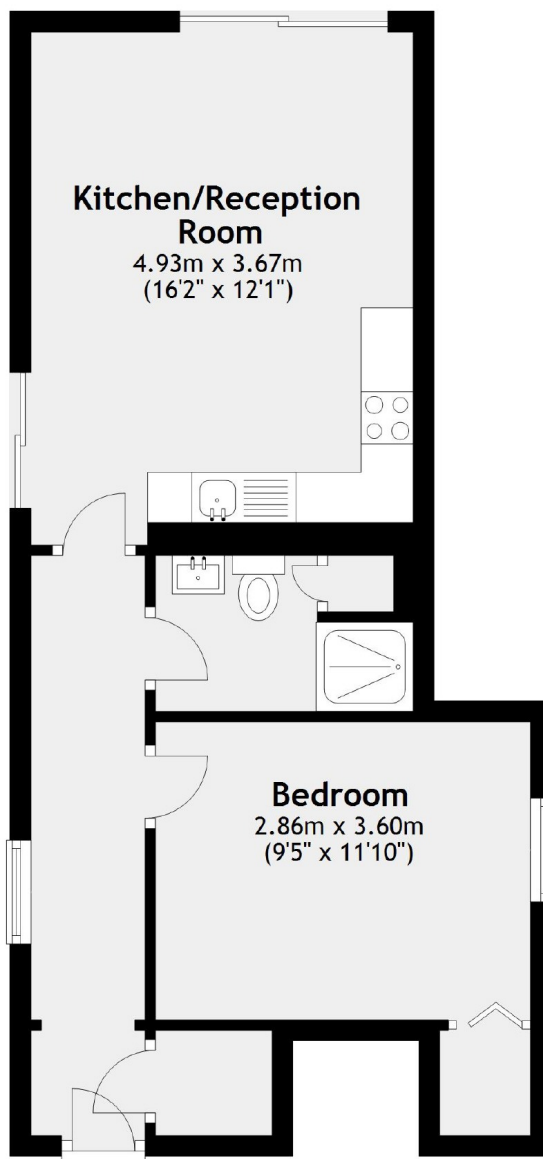

Kensington High Street, W8

£657 Per week

In the heart of Kensington, this one bedroom flat is on the top floor of a mansion block. It has recently been refurbished to a high specification and comes with a day time porter.

Phillimore Court is moments from the shops of Kensington High Street and the green open spaces of Holland Park and Kensington Gardens.

Features

- One Bedroom
- Modern Kitchen and Bathroom
- Recently Refurbished
- Top Floor
- Lift Access
- Portered Mansion Block

Kensington High Street, W8

Kensington High Street,
London, W8

Total area: approx. 41.6 sq. metres (447.7 sq. feet)