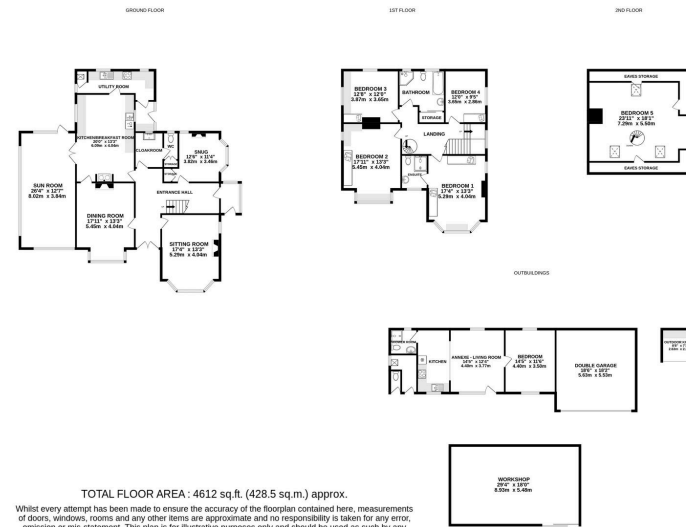

# Newtown, Leominster, Herefordshire

Guide Price £799,950

5 2 4

- 5 Double Bedrooms Plus Self-Contained Annexe
- Sweeping Gated Driveway & Double Garage
- Detached Workshop & Outdoor Kitchen
- Over 4,600 sq. ft of Versatile Living Space
- 2.4 Acres of Gardens & Grounds
- Peaceful Hamlet Setting Near Leominster

A Substantial 5 Bedroom Detached House with Self-Contained 1 Bedroom Annex, double garage, and separate workshop, all set within 2.4 acres of mature gardens and grounds in the hamlet of Newtown, just southwest of Leominster.