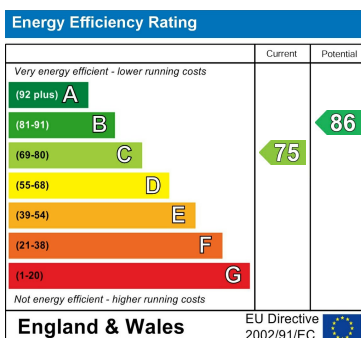

Call us on

01638 551551

enquiries@lodge-lettings.co.uk

www.lodge-lettings.co.uk

Agents Note: Whilst every care has been taken to prepare these particulars, they are for guidance purposes only. All measurements are approximate and are for general guidance purposes only and whilst every care has been taken to ensure their accuracy, they should not be relied upon and potential buyers are advised to recheck the measurements.