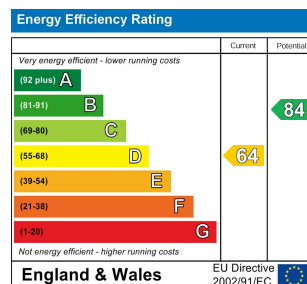

5 Bed
House - Semi-
Detached
located in

£1,750 Per month

DIRECTIONS

CONTACT

62 Church Road
Hove
East Sussex
BN3 2FP

E: lettings@taylormichael.agency
T:
<https://taylormichael.agency/>

**TAYLOR
MICHAEL**
STUDENTS