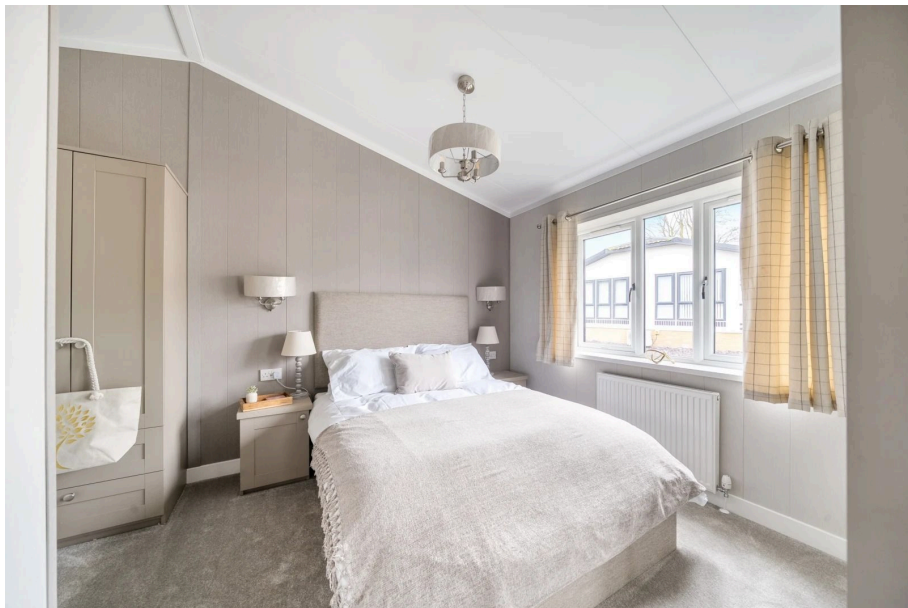

# The Park, Ranksborough Hall Park, Langham, Oakham, Rutland, LE15 7EL

£220,000

 2  2  1

- Brand New Detached Park Home Bungalow
- Luxurious Finish Throughout
- Residential Park For The Over 50's
- Home Comes Fully Furnished
- Garden and Driveway
- Two Double Bedrooms
- Ensuite and Guest Bathroom
- Fully Fitted Kitchen and Utility
- Part Exchange Available
- No Stamp Duty To Pay

A new two double bedroom (40'x20') park home bungalow which is located on this popular residential park located in a village setting in Rutland. This stunning 'Cotswold' home boasts spacious accommodation and a layout that will appeal to many buyers. This home boast a dual aspect lounge, a dining room which leads into a fully fitted kitchen and utility room, there are two double bedrooms with the master having a spacious ensuite shower and a guest bathroom compliments the accommodation. There are garden areas to all sides of the home and a driveway to the side. This brand new home comes fully furnished and ready to move into! Call us to view today. PART EXCHANGE AVAILABLE.