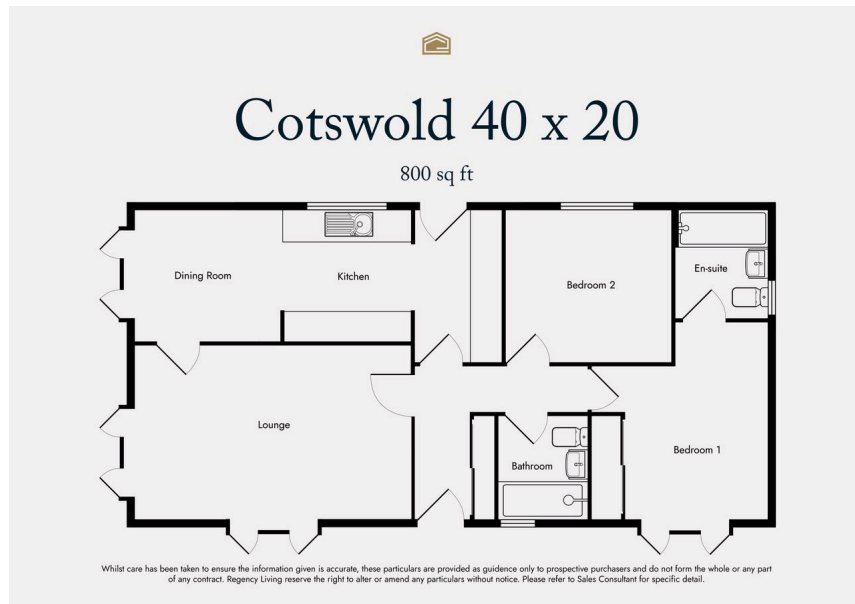

# The Park, Ranksborough Hall Park, Langham, Oakham, Rutland, LE15 7EL

£220,000

 2  2  1

- Brand New Detached Park Home Bungalow
- Luxurious Finish Throughout
- Residential Park For The Over 50's
- Home Comes Fully Furnished
- Garden and Driveway
- Two Double Bedrooms
- Ensuite and Guest Bathroom
- Fully Fitted Kitchen and Utility
- Part Exchange Available
- No Stamp Duty To Pay

A new two double bedroom (40'x20') park home bungalow which is located on this popular residential park located in a village setting in Rutland. This stunning 'Cotswold' home boasts spacious accommodation and a layout that will appeal to many buyers. This home boast a dual aspect lounge, a dining room which leads into a fully fitted kitchen and utility room, there are two double bedrooms with the master having a spacious ensuite shower and a guest bathroom compliments the accommodation. There are garden areas to all sides of the home and a driveway to the side. This brand new home comes fully furnished and ready to move into! Call us to view today. PART EXCHANGE AVAILABLE.