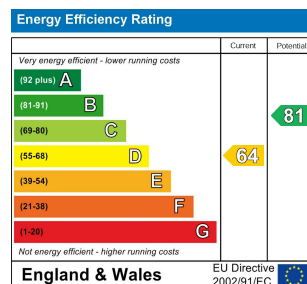

DIRECTIONS

CONTACT

62 Church Road
Hove
East Sussex
BN3 2FP

E: lettings@taylormichael.agency
T:
<https://taylormichael.agency/>

**TAYLOR
MICHAEL**
STUDENTS