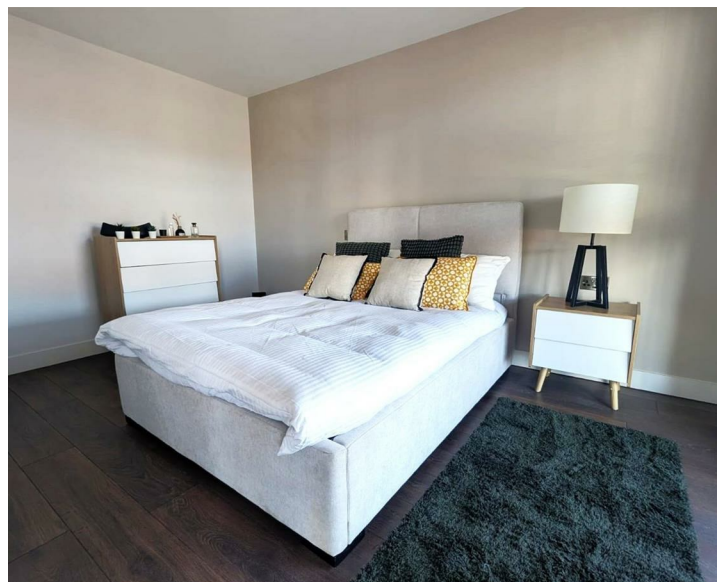

ASPIRE RESIDENTIAL

Service | Expertise | Accountability

Aquitania,
£950 Per Month

Council Tax Band: B

- New Waterfront Development
- Fully Furnished
- WIFI speeds upto 300MBS with NIFTY software with Interl Modern Smartware Integration (Fee's apply)
- Transforming 2 km of historic docklands along the River Mersey into a vibrant mixed-use waterfront destination.
- Impress friends/family with a prestigious address in one of the UK's most ambitious waterfront regeneration schemes.
- One Spacious Double Bedroom
- All Electrical Appliances (No Gas)
- NO PARKING INCLUDED
- Images are for marketing purposes
- EPC Rating C