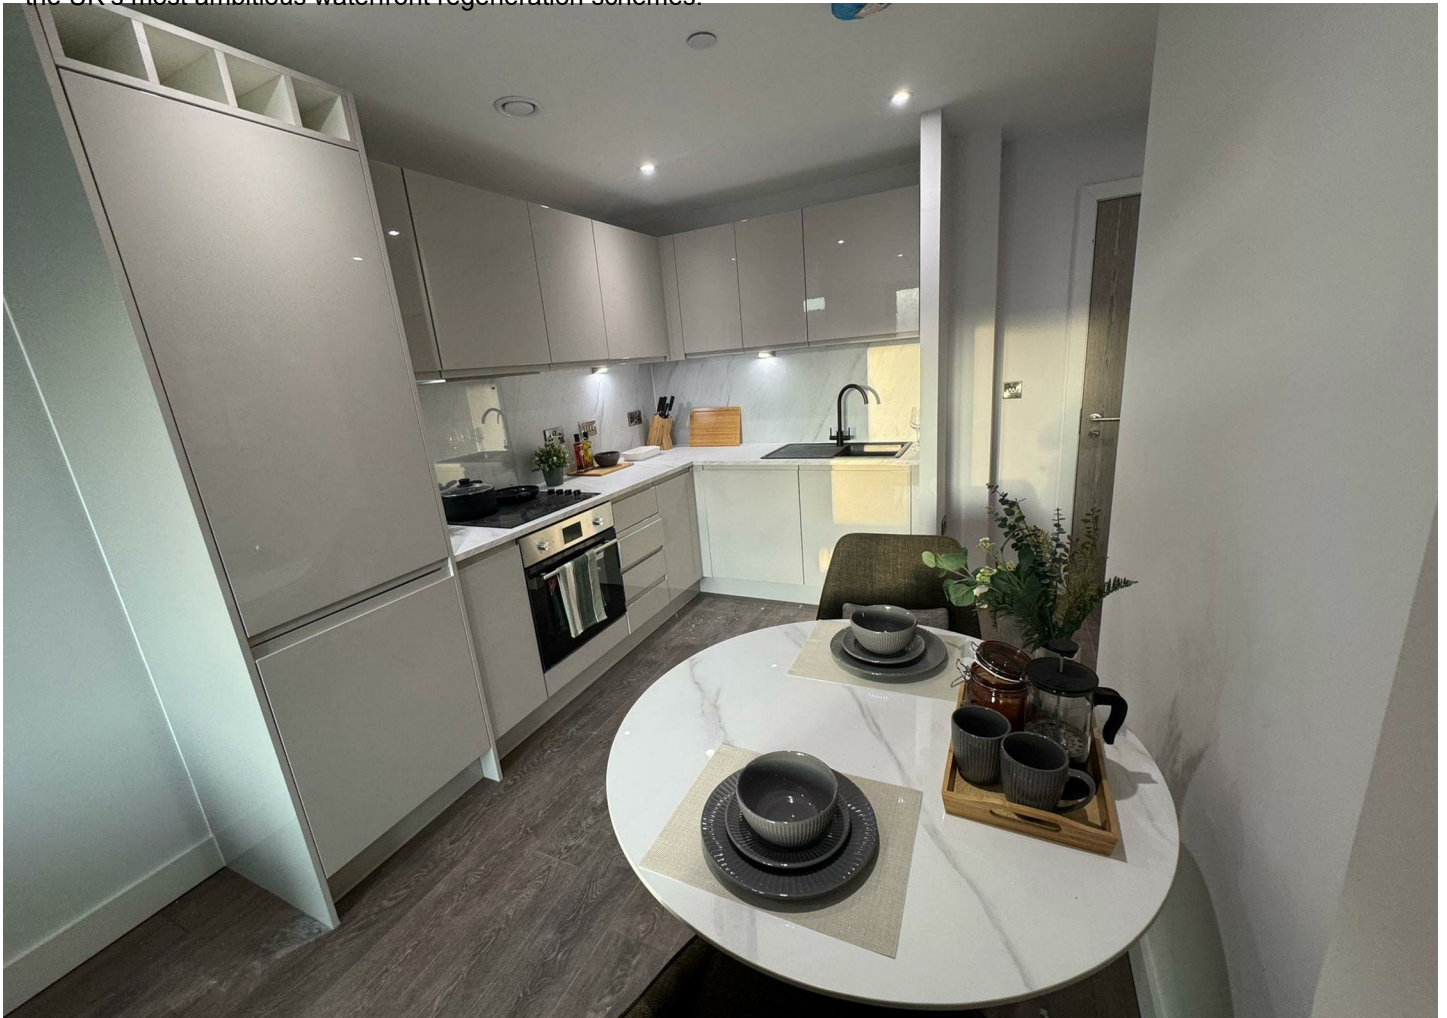

ASPIRE RESIDENTIAL

Service | Expertise | Accountability

Aquitania,
£950 Per Month

Council Tax Band: B

- New Waterfront Development
- Fully Furnished
- WIFI speeds upto 300MBS with NIFTY software with Interl Modern Smartware Integration (Fee's apply)
- Transforming 2 km of historic docklands along the River Mersey into a vibrant mixed-use waterfront destination.
- Impress friends/family with a prestigious address in one of the UK's most ambitious waterfront regeneration schemes.
- One Spacious Double Bedroom
- All Electrical Appliances (No Gas)
- NO PARKING INCLUDED
- Images are for marketing purposes
- EPC Rating C