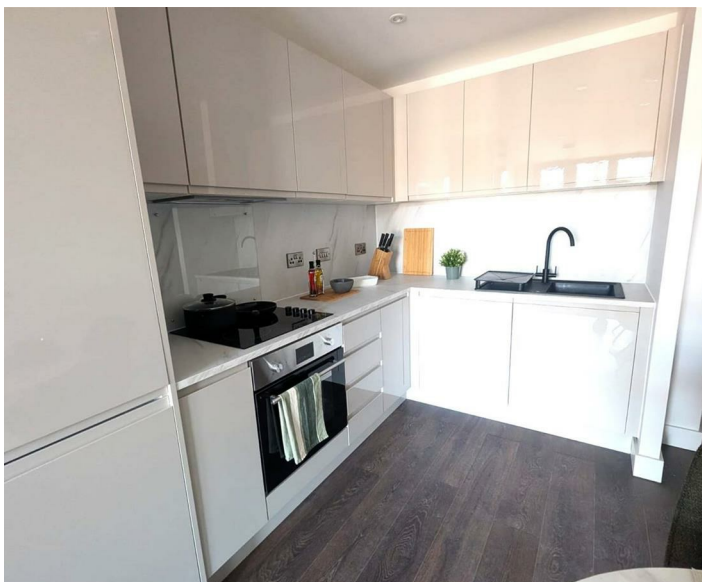

ASPIRE RESIDENTIAL

Service | Expertise | Accountability

Aquitania,
£950 Per Month

Council Tax Band: B

- New Waterfront Development
- Fully Furnished
- WIFI speeds upto 300MBS with NIFTY software with Interl Modern Smartware Integration (Fee's apply)
- Transforming 2 km of historic docklands along the River Mersey into a vibrant mixed-use waterfront destination.
- Impress friends/family with a prestigious address in one of the UK's most ambitious waterfront regeneration schemes.
- One Spacious Double Bedroom
- All Electrical Appliances (No Gas)
- NO PARKING INCLUDED
- Images are for marketing purposes
- EPC Rating C