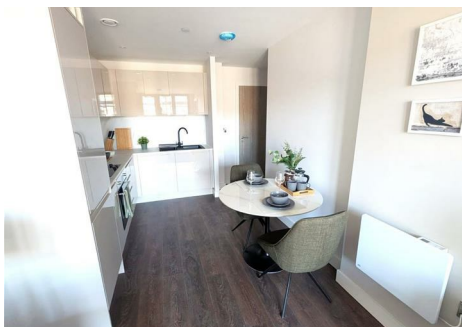

ASPIRE RESIDENTIAL

Service | Expertise | Accountability

Aquitania,
£950 Per Month

Council Tax Band: B

- New Waterfront Development
- Fully Furnished
- WIFI speeds upto 300MBS with NIFTY software with Interl Modern Smartware Integration (Fee's apply)
- Transforming 2 km of historic docklands along the River Mersey into a vibrant mixed-use waterfront destination.
- Impress friends/family with a prestigious address in one of the UK's most ambitious waterfront regeneration schemes.
- One Spacious Double Bedroom
- All Electrical Appliances (No Gas)
- NO PARKING INCLUDED
- Images are for marketing purposes
- EPC Rating C