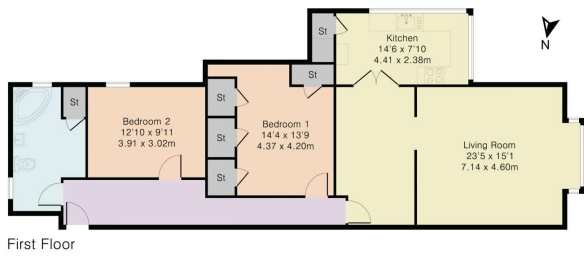

Approximate Gross Internal Area 1079 sq ft - 100 sq m

Floor Plan

1

2

3

4

5

6