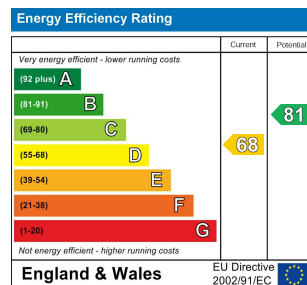

DIRECTIONS

CONTACT

62 Church Road
Hove
East Sussex
BN3 2FP

E: lettings@taylormichael.agency
T:
<https://taylormichael.agency/>

TAYLOR
MICHAEL
STUDENTS