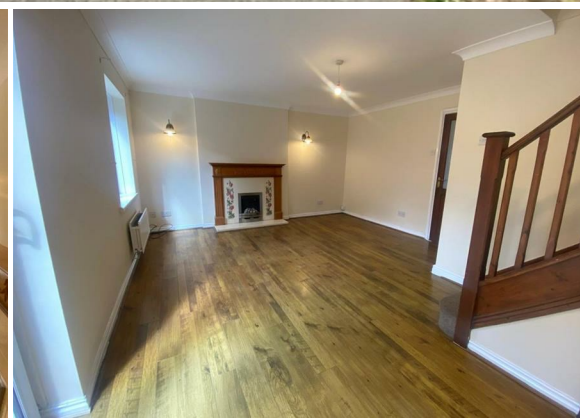

£1,300 PCM
4 Bed House - Detached
located in Thistle Croft

REDSTONES
The Property Experts

DIRECTIONS

CONTACT

West Midlands House
Gipsy Lane
Willenhall
West Midlands
WV13 2HA

E: info@redstones.co.uk

T: 01922 235 350