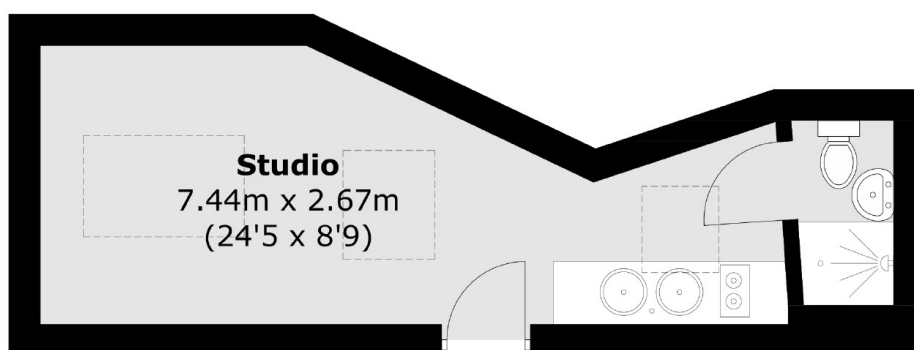

LOVETT'S PLACE, SW18

£170,000

- Studio apartment
- Close to the station
- Gated mews
- Chain free
- Great links to Central London
- Energy rating: E

Total area (approx.): 17.5 sq. m (188.4 sq. ft)

JACKSONS WANDSWORTH