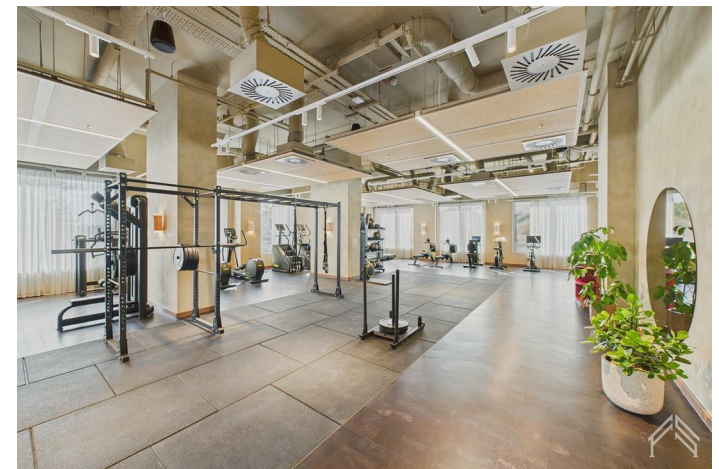

4564645 11 Selborne Road, London, E17 7GD
£2,350 Per month

4564645 11 Selborne Road, London, E17 7GD

£2,350 Per month

Limited Time Offer | Brand New Apartment | Panoramic City Views | Private Garden.

As a resident, you'll enjoy all inclusive access to premium amenities such as a 24-hour gym, yoga studio, games room, private work from home suites, and communal co-working areas. For added peace of mind, a 24/7 on-site concierge team is always available to assist with your day to day needs.

Inside, you'll discover a sleek open-plan kitchen equipped with integrated appliances, including a dishwasher and washer/dryer, along with a dedicated workspace – perfect for working from home. High-speed WiFi is included, keeping you effortlessly connected at all times.

Description

Situation

Furnished/unfurnished

Council Tax Band: B

Available:

Floor Plans

The Eades - Selborne Road	Details Property Type Apartment Bedrooms x1 Bathrooms x1		Building amenities Gym Yoga Studio Free Wi-Fi Private Desk Space Residents Lounge Concierge		Approx. total area 55 m ² 595 ft ²	
	Measurements are approximate and not to scale in this floor plan. Provided for illustrative purposes.					