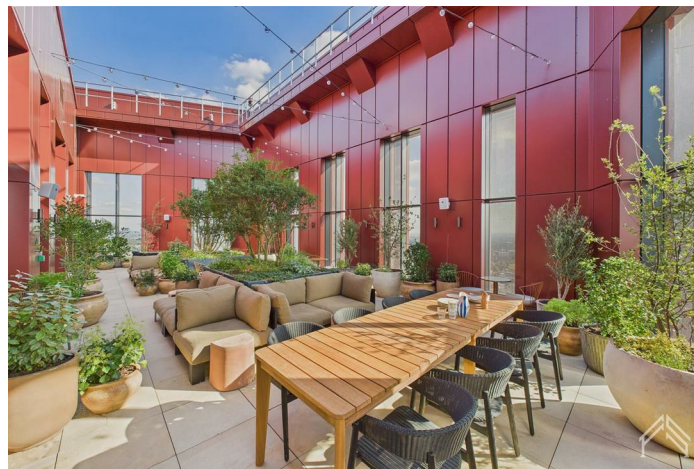

4564645 11 Selborne Road, London, E17 7GD
£2,350 Per month

4564645 11 Selborne Road, London, E17 7GD

£2,350 Per month

Limited Time Offer | Brand New Apartment | Panoramic City Views | Private Garden.

As a resident, you'll enjoy all inclusive access to premium amenities such as a 24-hour gym, yoga studio, games room, private work from home suites, and communal co-working areas. For added peace of mind, a 24/7 on-site concierge team is always available to assist with your day to day needs.

Step into luxury with this brand new, larger than average 1 bedroom apartment - expertly designed to combine style, space and convenience. Perfect for professionals and couples alike, this contemporary home offers high-spec interiors, thoughtful layouts and stunning panoramic views across London.

Inside, you'll discover a sleek open-plan kitchen equipped with integrated appliances, including a dishwasher and washer/dryer, along with a dedicated workspace – perfect for working from home. High-speed WiFi is included, keeping you effortlessly connected at all times.

Description

Situation

Furnished/unfurnished

Council Tax Band: B

Available:

Floor Plans

The Eades - Selborne Road	Details Property Type Apartment Bedrooms x1 Bathrooms x1		Building amenities Gym Yoga Studio Free Wi-Fi Private Desk Space Residents Lounge Concierge		Approx. total area 55 m ² 595 ft ²	
	Measurements are approximate and not to scale in this floor plan. Provided for illustrative purposes.					