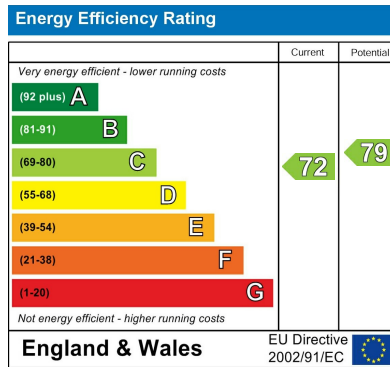

MONROE

SELLERS OF THE FINEST HOMES

The Spinney Lime Kiln Lane Kirk Deighton

£4,000 Per

Stunning home available for immediate move-in! Located in a picturesque village, this property offers undeniable charm and impressive features. A must-see! Contact Monroe today to schedule your viewing.